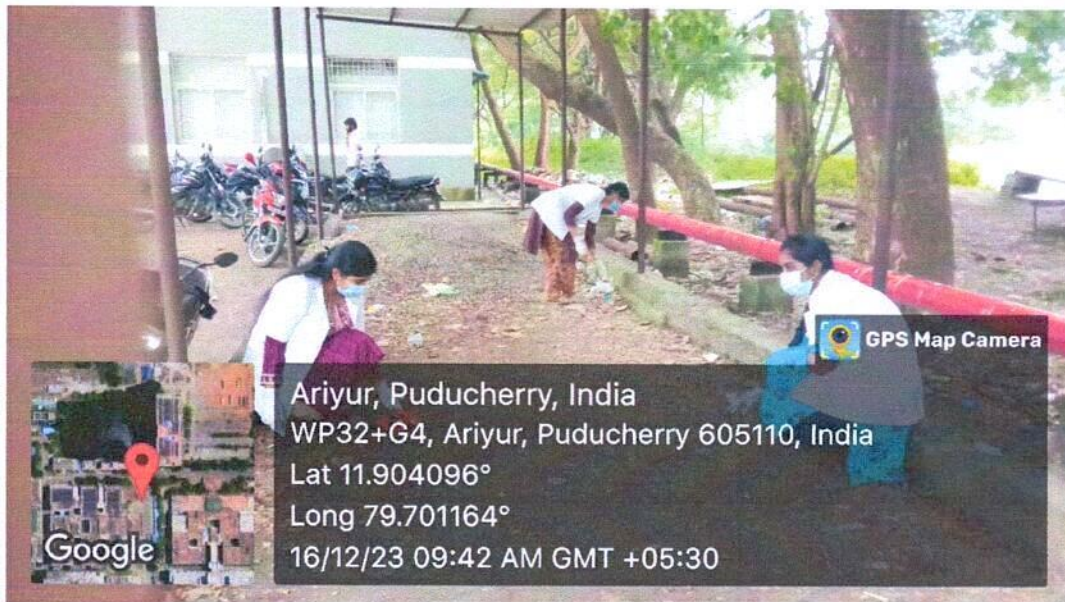

Sri Venkateshwaraa Dental College

(Recognized by Dental Council of India ; Affiliated to Pondicherry University)

(A Unit of Ramachandra Educational Trust)

Ariyur, Puducherry - 605 102

PRINCIPAL
Sri Venkateshwaraa Dental College,
Ariyur, Puducherry - 605 102.