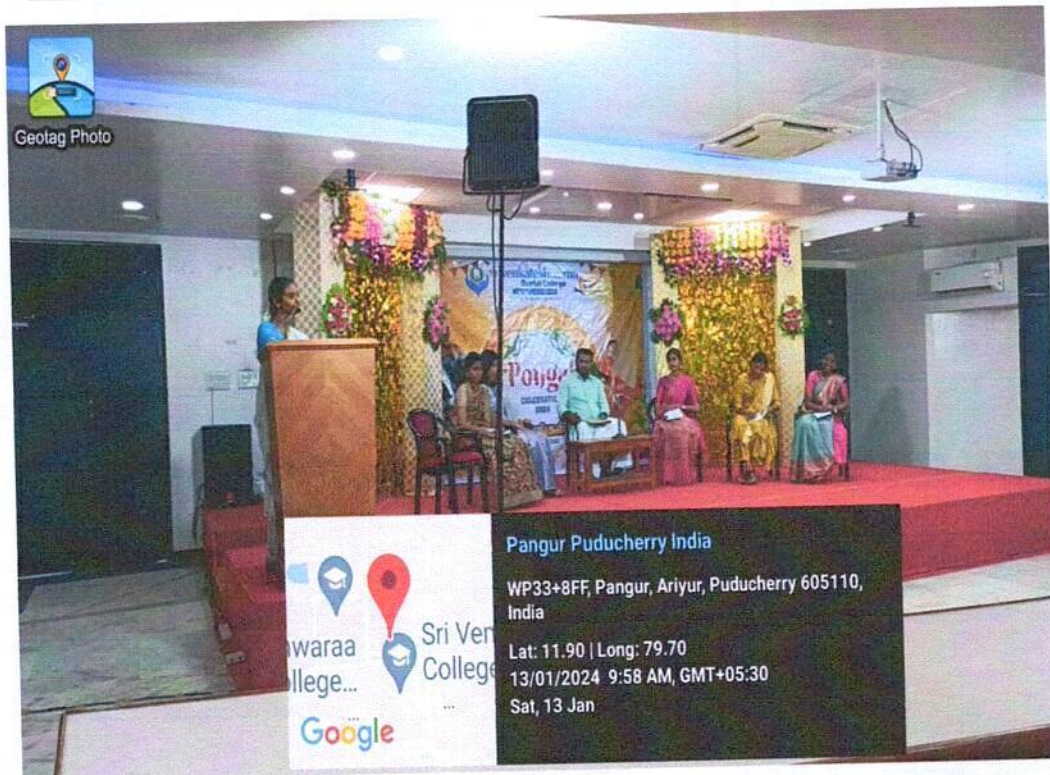

Sri Venkateshwaraa Dental College

(Recognized by Dental Council of India ; Affiliated to Pondicherry University)

(A Unit of Ramachandra Educational Trust)

Ariyur, Puducherry - 605 102

PRINCIPAL
Sri Venkateshwaraa Dental College,
Ariyur, Puducherry - 605 102.