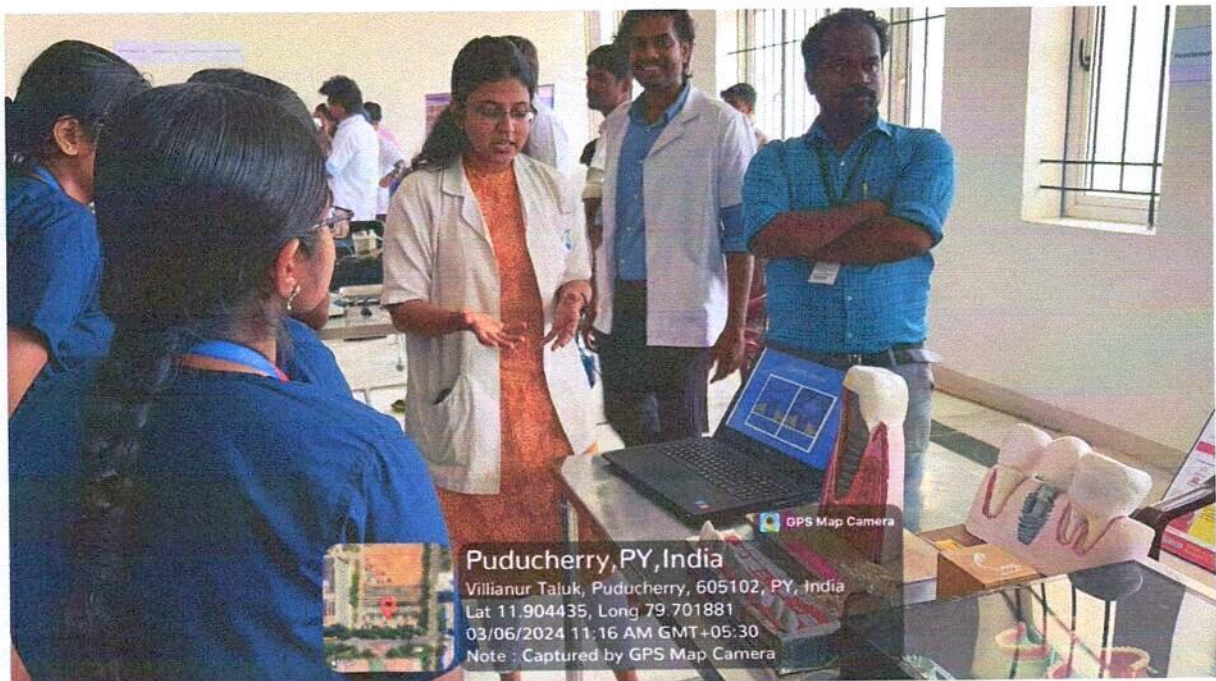

Puducherry, PY, India
Villianur Taluk, Puducherry, 605102, PY, India
Lat 11.904402, Long 79.701818
03/06/2024 11:15 AM GMT+05:30
Note : Captured by GPS Map Camera

Puducherry, PY, India
Villianur Taluk, Puducherry, 605102, PY, India
Lat 11.904435, Long 79.701881
03/06/2024 11:16 AM GMT+05:30
Note : Captured by GPS Map Camera

PRINCIPAL
Sri Venkateshwaraa Dental College,
Ariyur, Puducherry - 605 102.