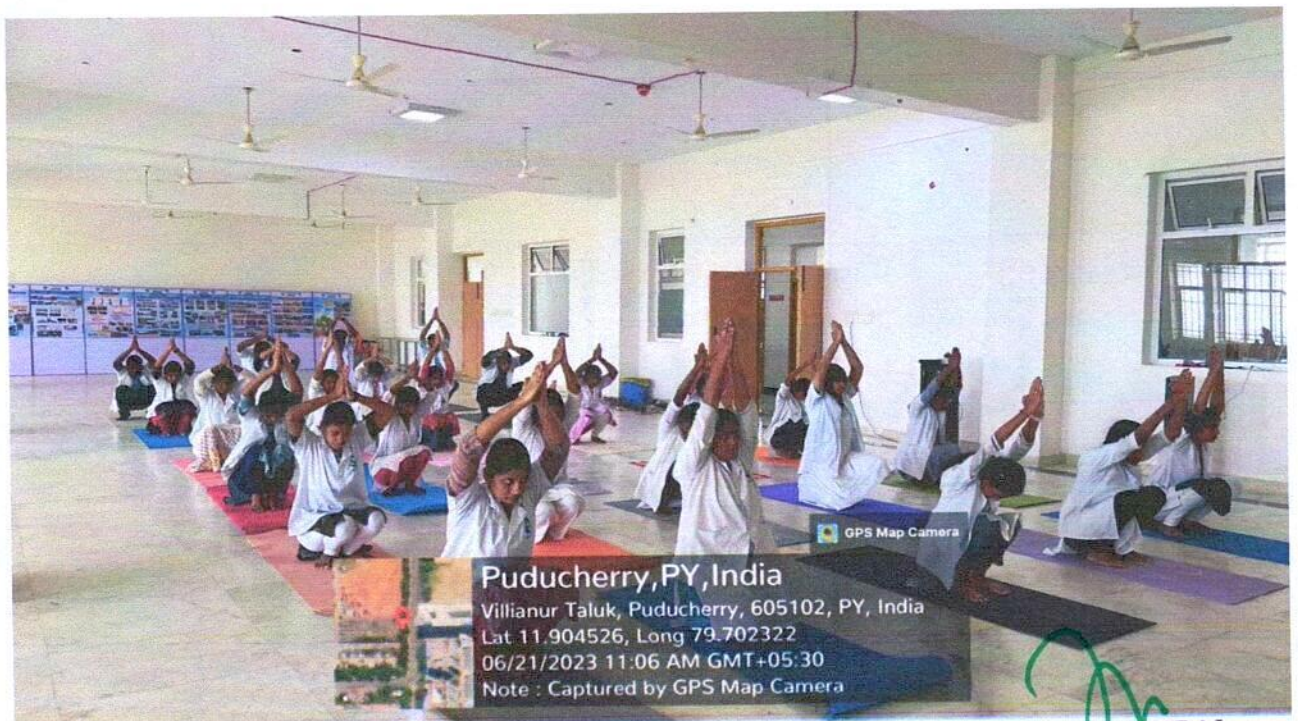

Sri Venkateshwaraa Dental College

(Recognized by Dental Council of India ; Affiliated to Pondicherry University)

(A Unit of Ramachandra Educational Trust)

Ariyur, Puducherry - 605 102

PRINCIPAL
Sri Venkateshwaraa Dental College,
Ariyur, Puducherry - 605 102.