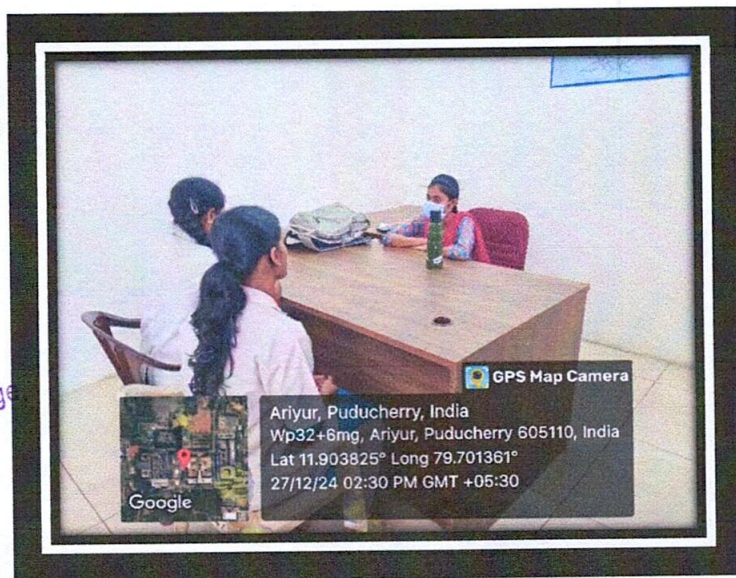

sri venkateshwaraa
Dental College

KNOWLEDGE IS POWER

Ariyur, Puducherry-605102

COUNSELLING ROOM FOR GIRL STUDENTS

PRINCIPAL
Sri Venkateshwaraa Dental College
Ariyur, Puducherry - 605 102.