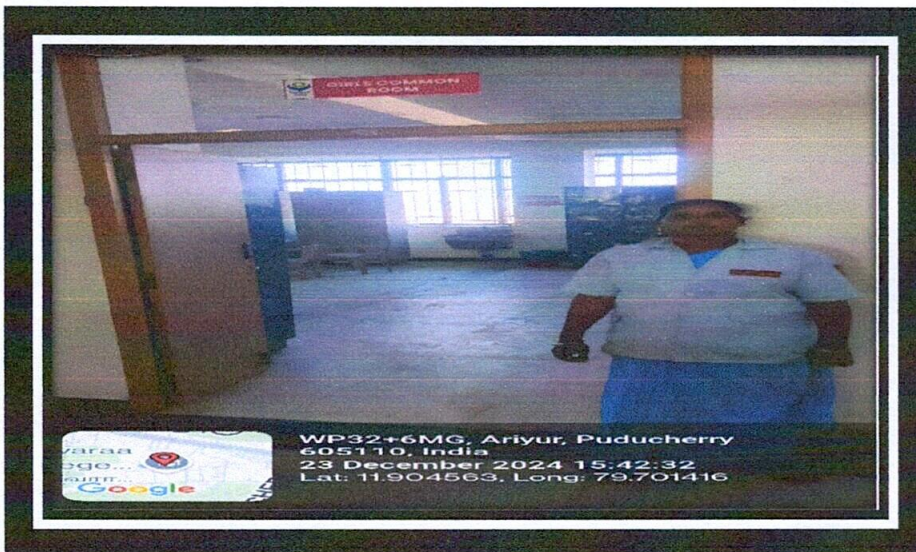

KNOWLEDGE IS POWER

Ariyur, Puducherry-605102

GIRLS COMMON ROOM 5th FLOOR

WP32+6MG, Ariyur, Puducherry 605110, India
23 December 2024 15:15:12
Lat: 11.904495, Long: 79.701584

LADY SECURITY IN GIRLS COMMON ROOM 5th FLOOR