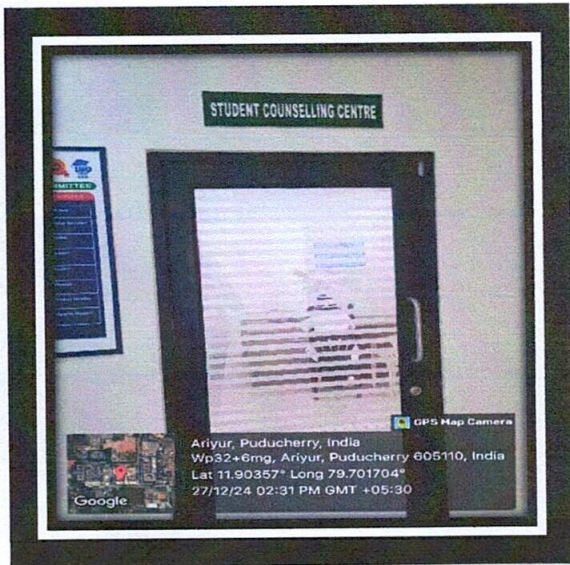

COUNSELLING ROOM FOR GIRL STUDENTS

PRINCIPAL
Sri Venkateshwaraa Dental College
Ariyur, Puducherry - 605 102.