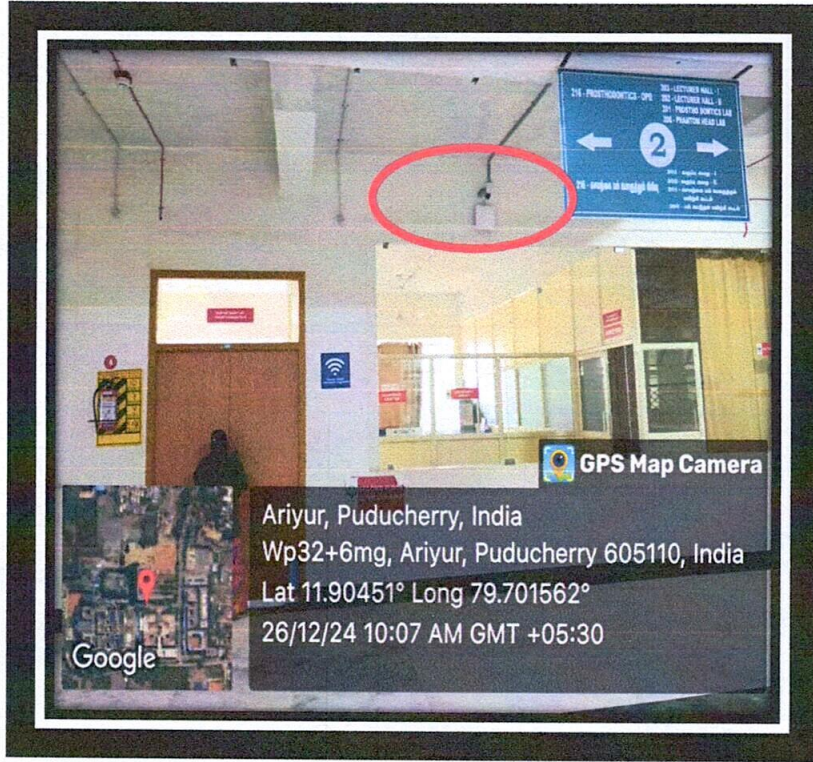

sri venkateshwaraa Dental College

KNOWLEDGE IS POWER

Ariyur, Puducherry-605102

PRINCIPAL
Sri Venkateshwaraa Dental College,
Ariyur, Puducherry - 605 102.