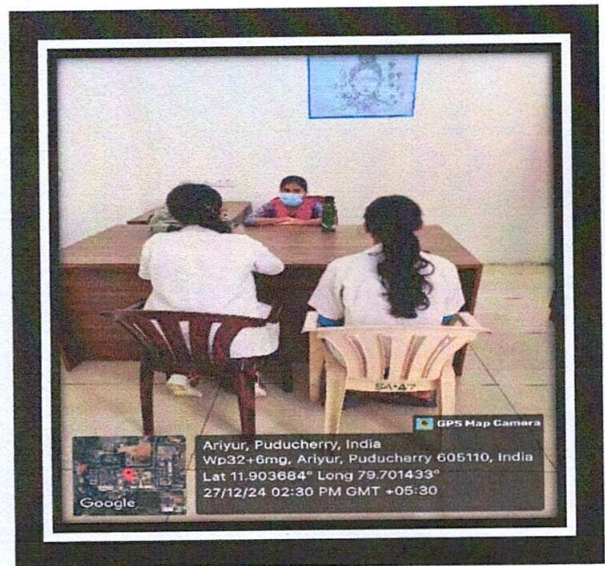

COUNSELLING ROOM FOR GIRL STUDENTS

PRINCIPAL
Sri Venkateshwaraa Dental College
Ariyur, Puducherry - 605 102.