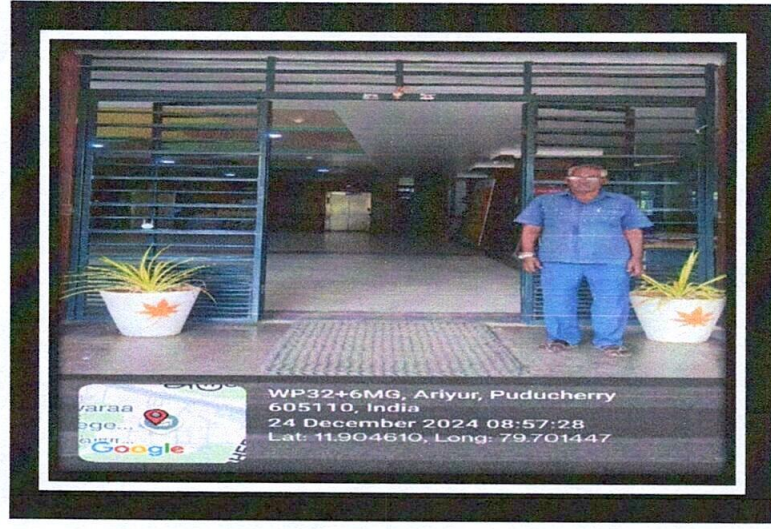

srivenkateshwaraa
Dental College

KNOWLEDGE IS POWER

Ariyur, Puducherry-605102

SAFETY AND SECURITY MEASURES FOR GIRL STUDENTS

SECURITY GUARD AT THE COLLEGE

CCTV CAMERA AT ALL FLOORS OF SVDC

PRINCIPAL
Venkateshwaraa Dental College,
Ariyur, Puducherry - 605 102.