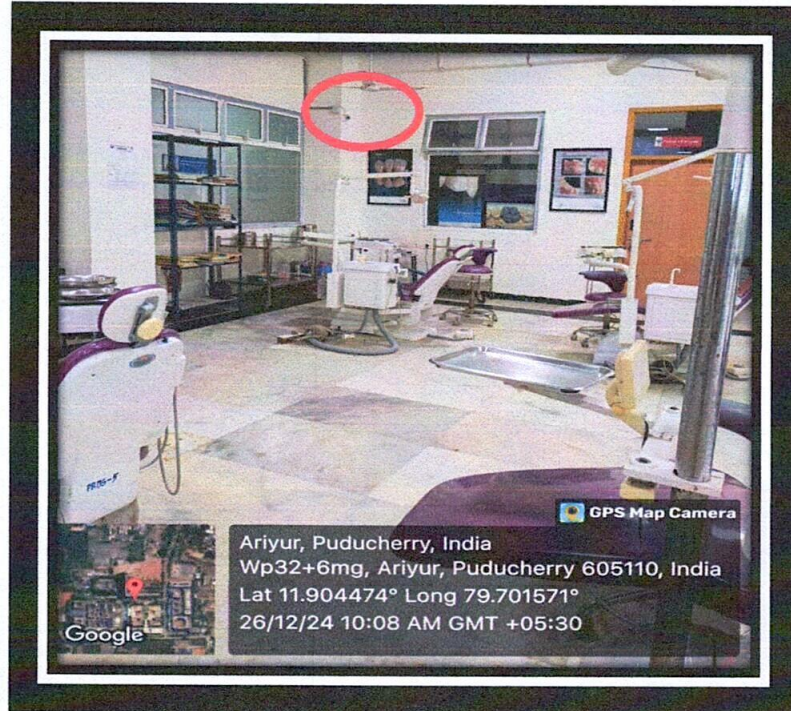

sri venkateshwaraa Dental College

KNOWLEDGE IS POWER

Ariyur, Puducherry-605102

PRINCIPAL
Sri Venkateshwaraa Dental College,
Ariyur, Puducherry - 605 102.