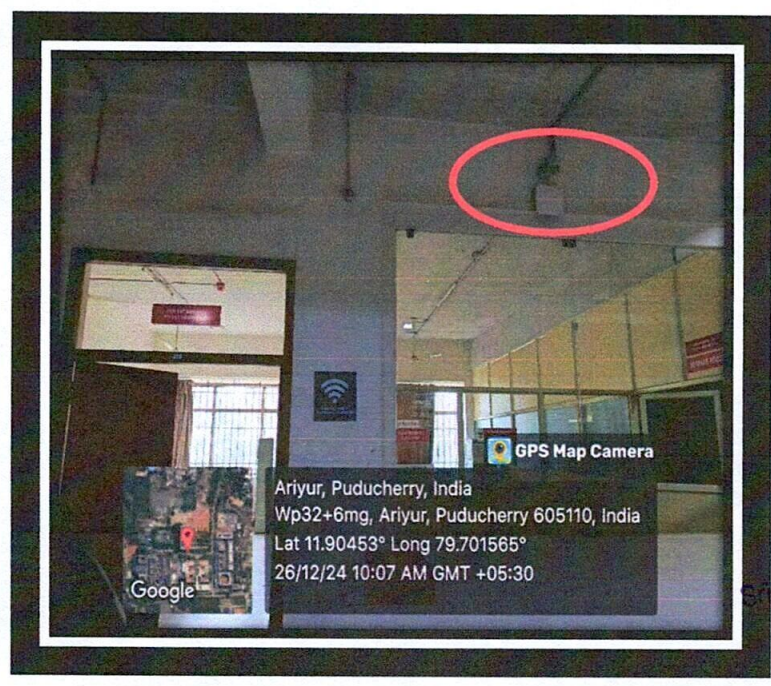

srivenkateshwaraa
Dental College

KNOWLEDGE IS POWER

Ariyur, Puducherry-605102

SAFETY AND SECURITY MEASURES FOR GIRL STUDENTS

SECURITY GUARD AT THE COLLEGE

CCTV CAMERA AT ALL FLOORS OF SVDC

PRINCIPAL
Venkateshwaraa Dental College,
Ariyur, Puducherry - 605 102.

Ariyur, Puducherry-605102

SAFETY AND SECURITY MEASURES FOR GIRL STUDENTS

CCTV SURVEILLANCE OF 5th FLOOR CORRIDOR
AT SVDC

PRINCIPAL
Sri Venkateshwararaa Dental College.
Ariyur, Puducherry - 605 102.

sri venkateshwararaa
Dental College