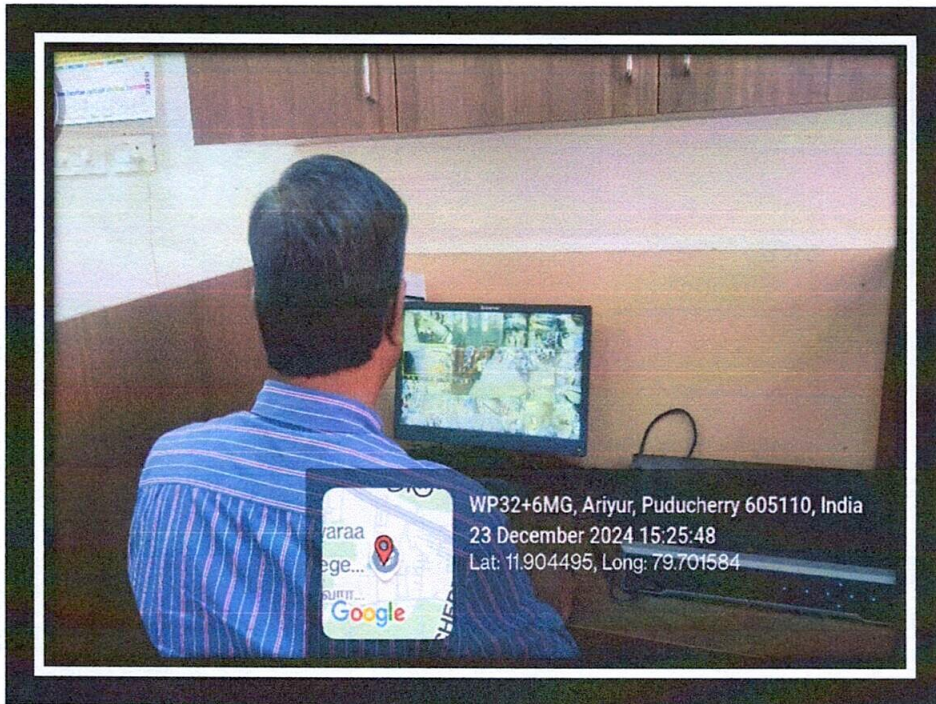

Ariyur, Puducherry-605102

SAFETY AND SECURITY MEASURES FOR GIRL STUDENTS

CCTV SURVEILLANCE OF 5th FLOOR CORRIDOR
AT SVDC

PRINCIPAL
Sri Venkateshwararaa Dental College.
Ariyur, Puducherry - 605 102.

sri venkateshwararaa
Dental College