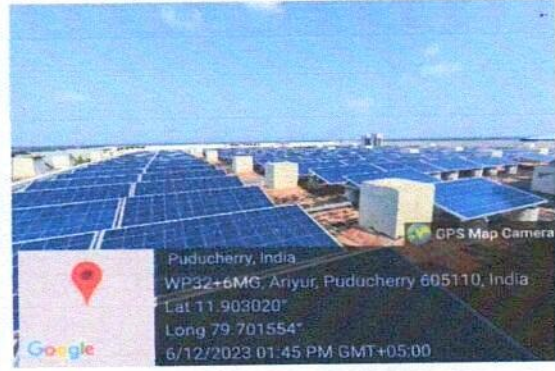

## Dental College

KNOWLEDGE IS POWER

Ariyur, Puducherry-605102

21001 : 2018

SOLAR PANEL, Alternate Source Of Energy SVDC,  
Terrace, 7<sup>th</sup> floor

Sensor Based Energy Conservation

PG Section, Department of Periodontology, SVDC