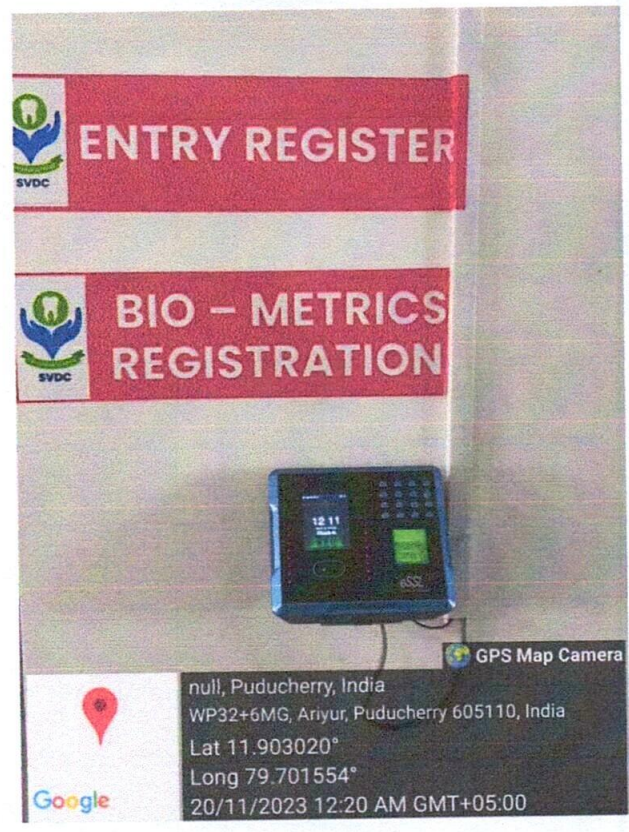

4.3.1.1.A.

sri venkateshwaraa
Dental College
KNOWLEDGE IS POWER
Ariyur, Puducherry - 605 102.

LIBRARY FACILITIES

CENTRAL LIBRARY

BIOMETRICS

(Handwritten Signature)
PRINCIPAL
Sri Venkateshwaraa Dental College,
Ariyur, Puducherry - 605 102.