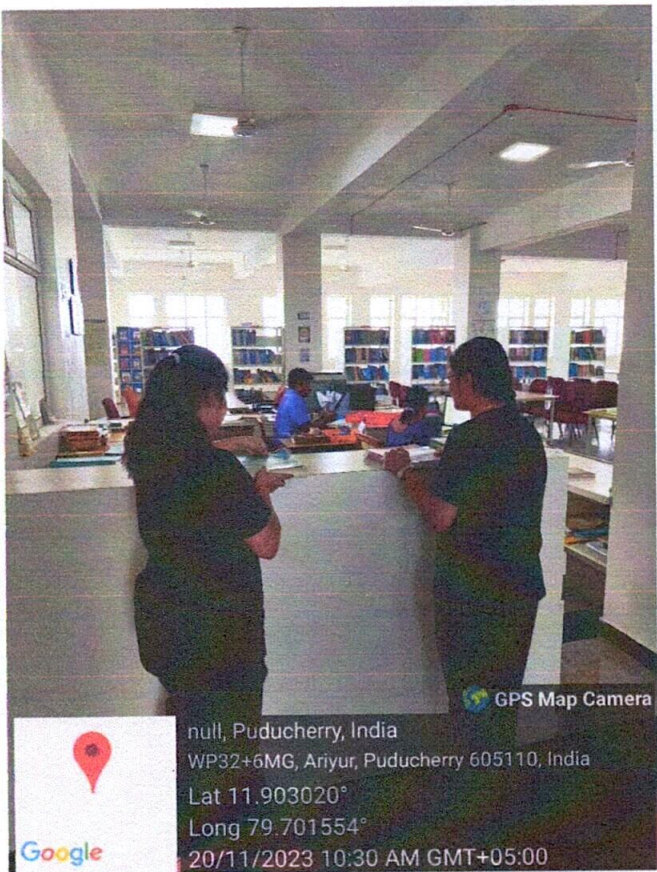

STAFF'S
NEWSPAPER ROOM

BOOK LENDING
AREA

PRINCIPAL
Sri Venkateshwaraa Dental College,
Ariyur, Puducherry - 605 102.