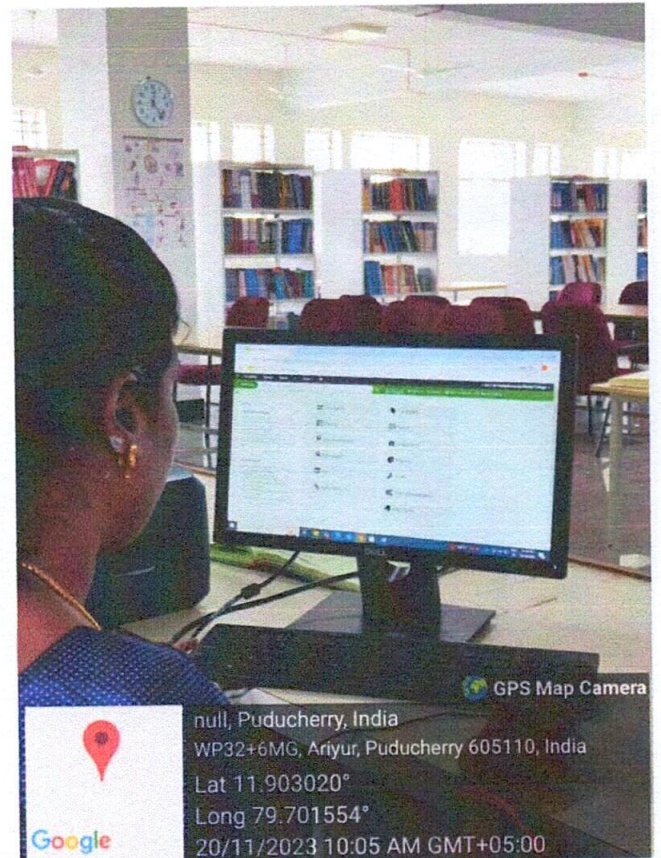

LIBRARIAN

USE OF KOHA
SOFTWARE ILMS

PRINCIPAL
Sri Venkateshwararaa Dental College,
Ariyur, Puducherry - 605 102.