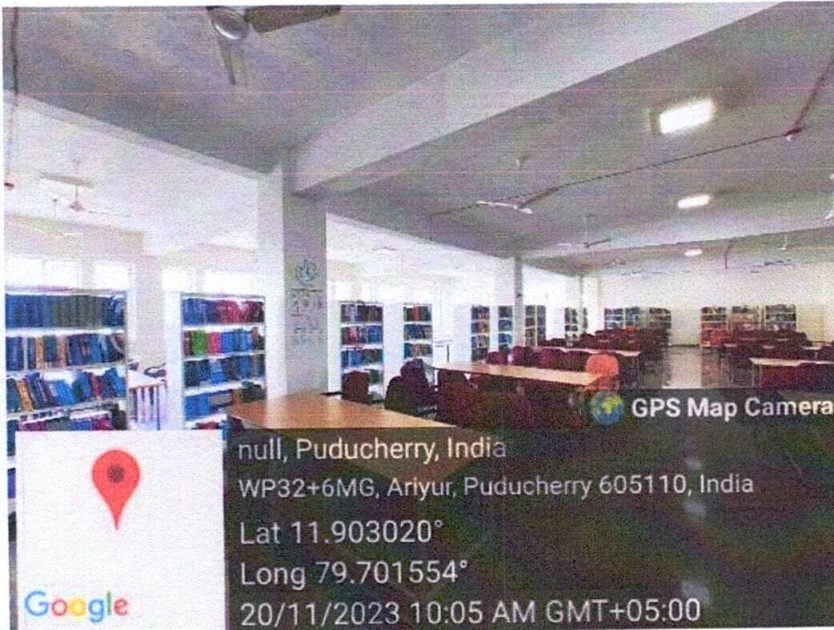

LIBRARIAN

USE OF KOHA
SOFTWARE ILMS

PRINCIPAL
Sri Venkateshwararaa Dental College,
Ariyur, Puducherry - 605 102.

sri venkateshwaraa
Dental College
KNOWLEDGE IS POWER
Ariyur, Puducherry - 605 102.

ARRANGEMENT OF BOOKS IN THE RACKS AND SEATING AREA