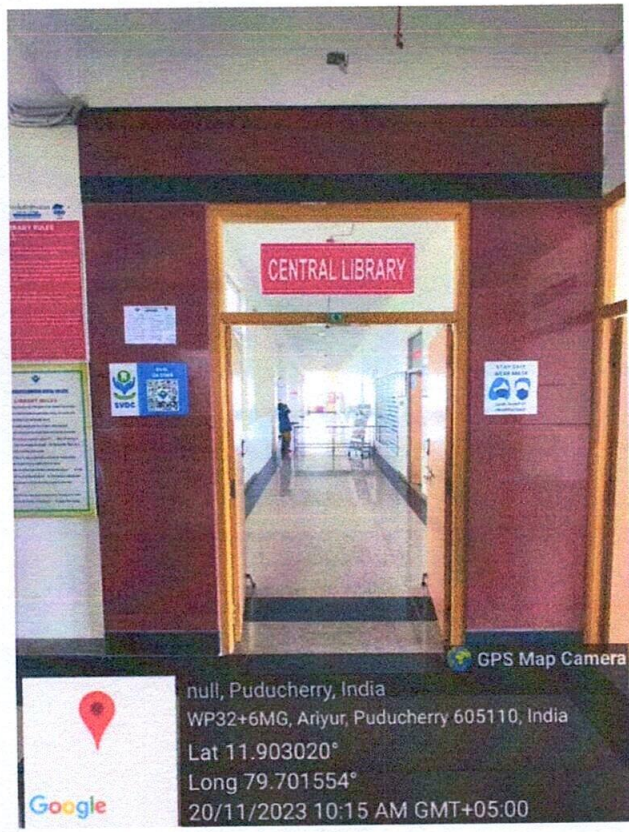

4.3.1.1.A.

sri venkateshwaraa
Dental College
KNOWLEDGE IS POWER
Ariyur, Puducherry - 605 102.

LIBRARY FACILITIES

CENTRAL LIBRARY

BIOMETRICS

(Handwritten Signature)
PRINCIPAL
Sri Venkateshwaraa Dental College,
Ariyur, Puducherry - 605 102.