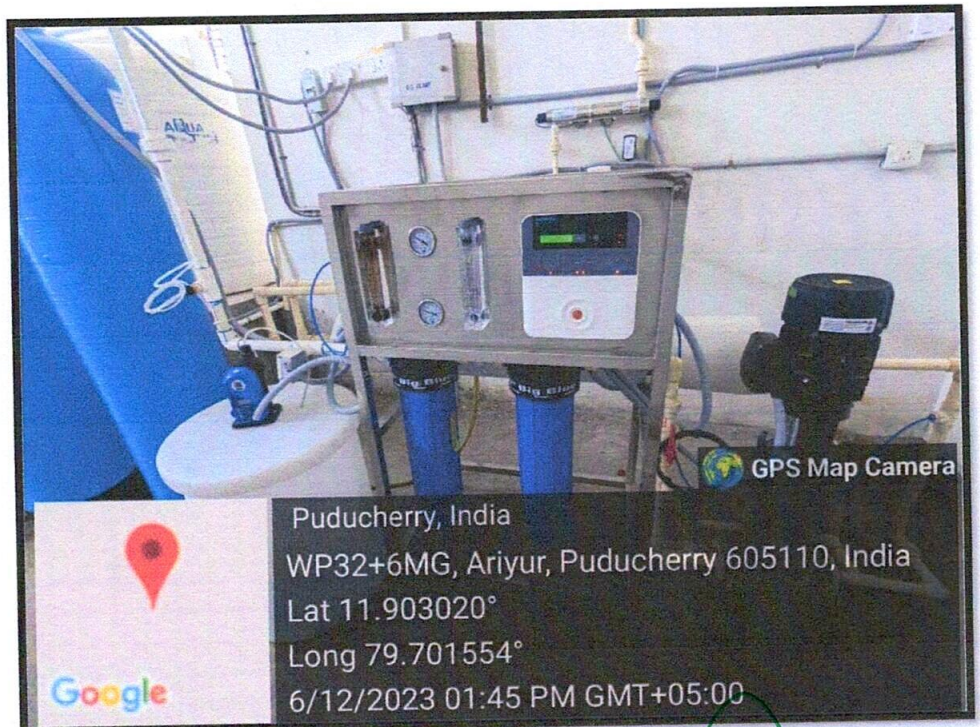

sri venkateshwaraa

Dental College

KNOWLEDGE IS POWER

Ariyur, Puducherry - 605 102.

WATER PURIFICATION PLANT

PRINCIPAL
Sri Venkateshwaraa Dental College,
Ariyur, Puducherry - 605 102.