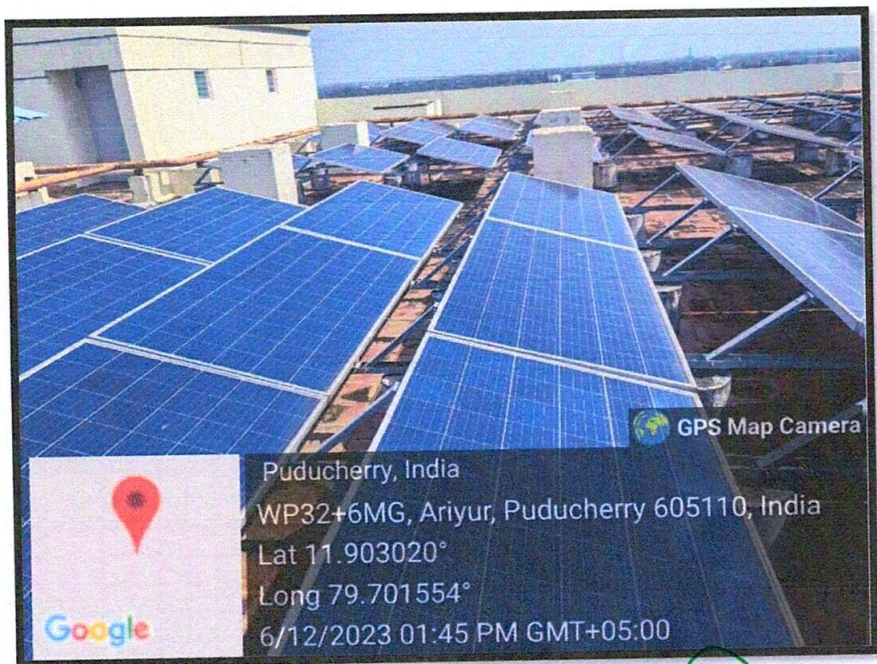

sri venkateshwaraa

Dental College

KNOWLEDGE IS POWER

Ariyur, Puducherry - 605 102.

ALTERNATE SOURCE OF ENERGY

PRINCIPAL
Sri Venkateshwaraa Dental College,
Ariyur, Puducherry - 605 102.

sri venkateshwaraa

Dental College