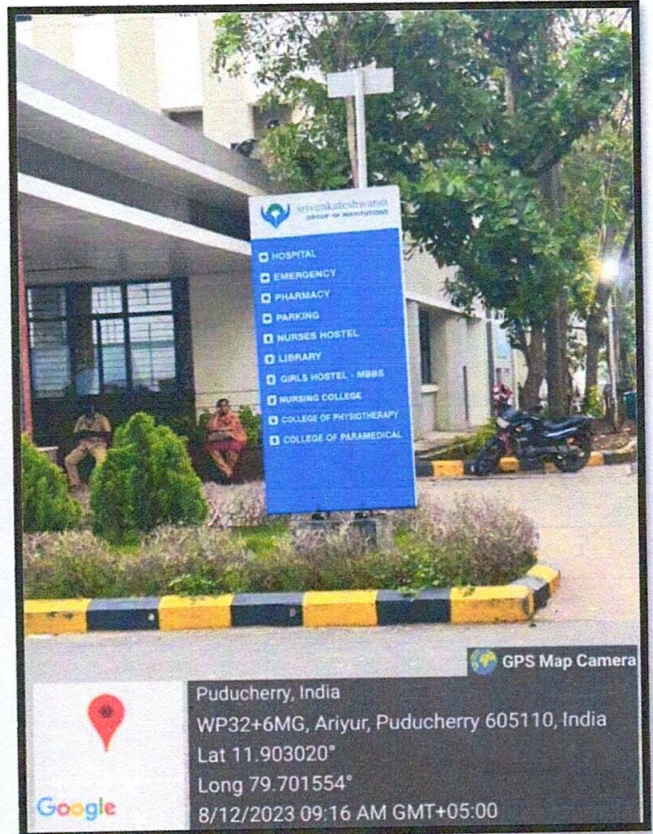

sri venkateshwaraa

Dental College

KNOWLEDGE IS POWER

Ariyur, Puducherry - 605 102.

GREENERY

PRINCIPAL

Sri Venkateshwaraa Dental College,
Ariyur, Puducherry - 605 102.

ROADS AND SIGNAGE