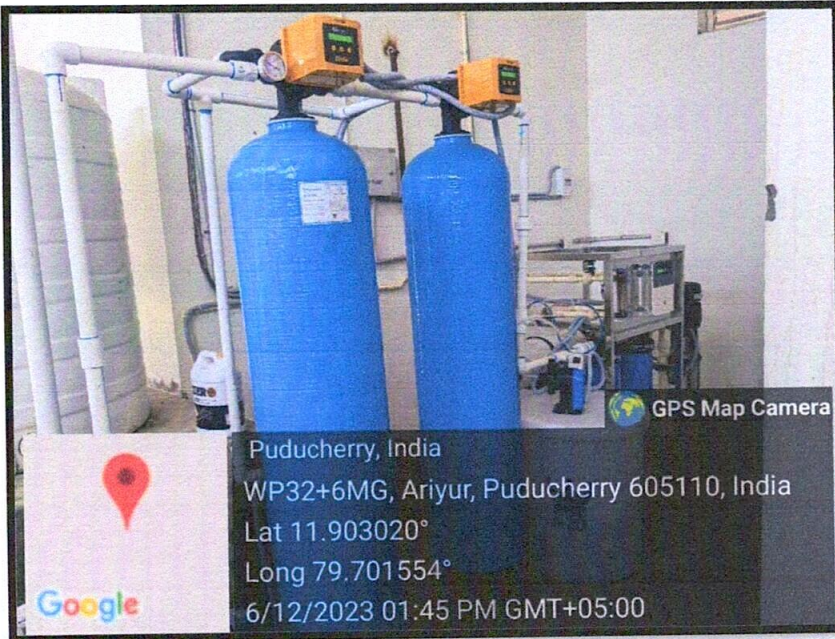

sri venkateshwaraa

Dental College

KNOWLEDGE IS POWER

Ariyur, Puducherry - 605 102.

WATER PURIFICATION PLANT

PRINCIPAL
Sri Venkateshwaraa Dental College,
Ariyur, Puducherry - 605 102.