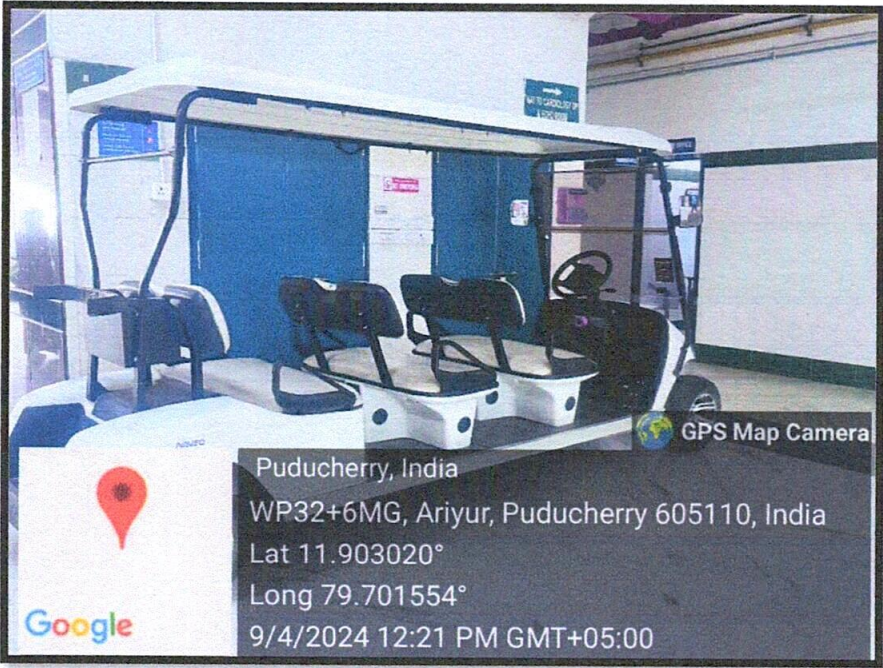

sri venkateshwaraa

Dental College

KNOWLEDGE IS POWER

Ariyur, Puducherry - 605 102.

E-CAR

PRINCIPAL
Sri Venkateshwaraa Dental College,
Ariyur, Puducherry - 605 102.