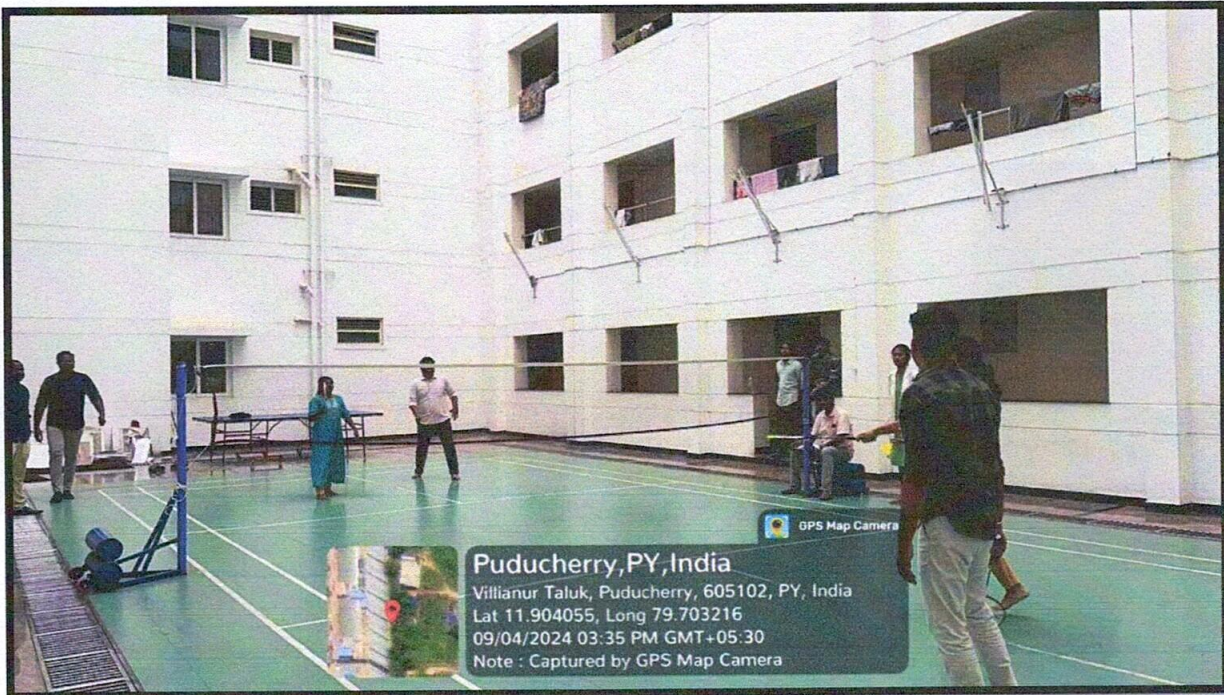

VOLLEY BALL

PRINCIPAL
Sri Venkateshwaraa Dental College,
Ariyur, Puducherry - 605 102.

BASKET BALL COURT

PRINCIPAL
Sri Venkateshwaraa Dental College,
Ariyur, Puducherry - 605 102.

BADMINTON

PRINCIPAL
Sri Venkateshwaraa Dental College,
Ariyur, Puducherry - 605 102.