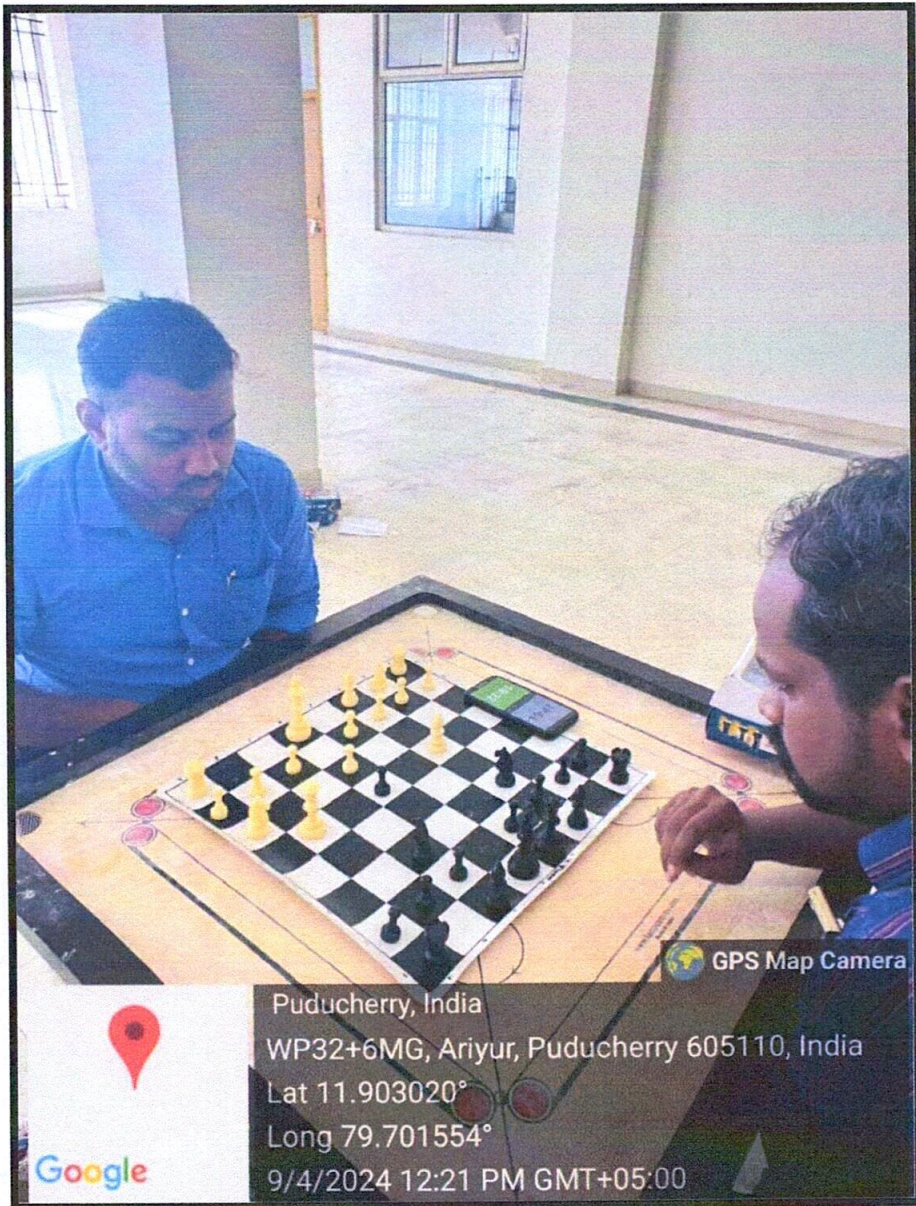

CARROM

PRINCIPAL
Sri Venkateshwaraa Dental College,
Ariyur, Puducherry - 605 102.

TABLE TENNIS

CHESS

PRINCIPAL
Sri Venkateshwaraa Dental College,
Ariyur, Puducherry - 605 102.

YOGA

PRINCIPAL
Sri Venkateshwararaa Dental College,
Ariyur, Puducherry - 605 102.