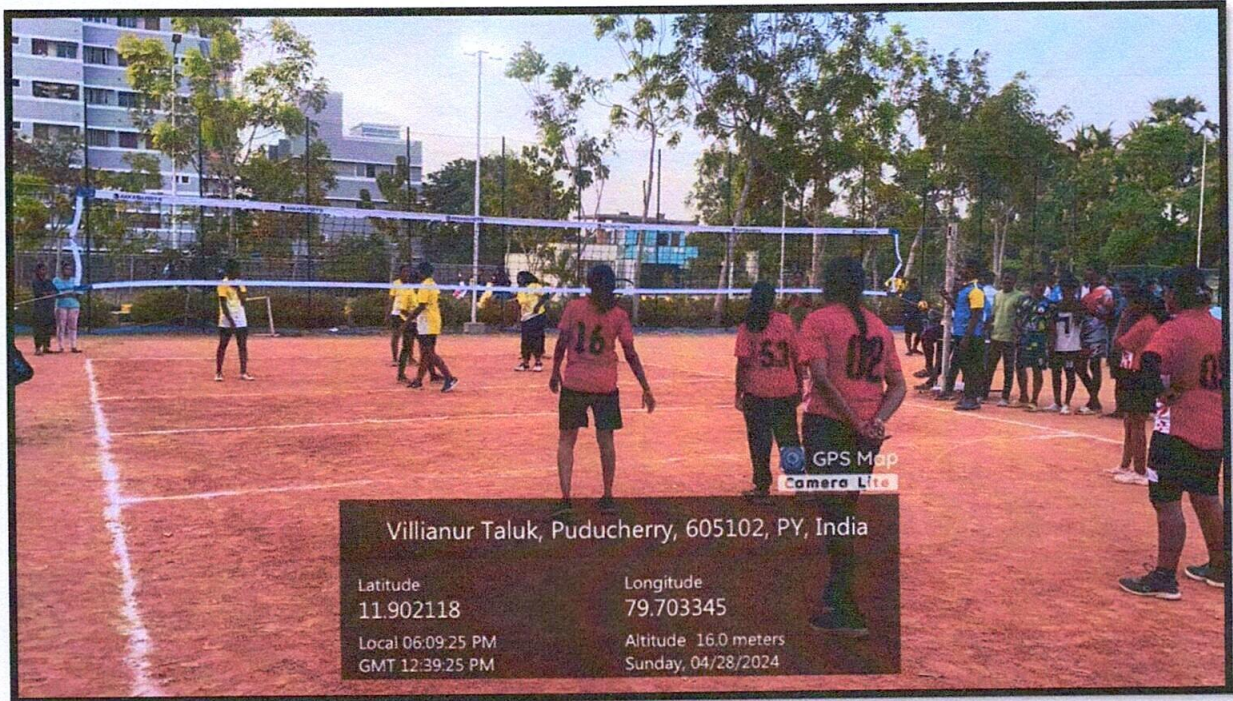

VOLLEY BALL

PRINCIPAL
Sri Venkateshwaraa Dental College,
Ariyur, Puducherry - 605 102.