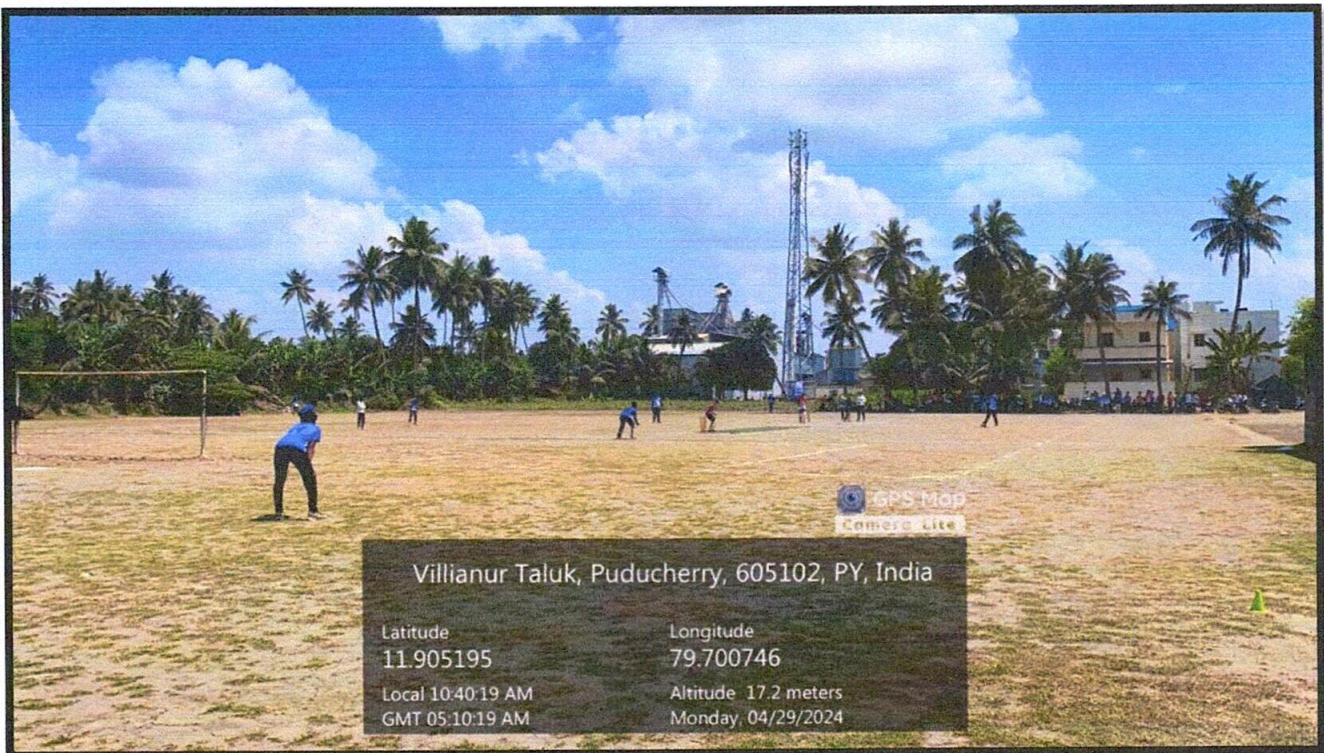

CRICKET

PRINCIPAL
Sri Venkateshwaraa Dental College,
Ariyur, Puducherry - 605 102.