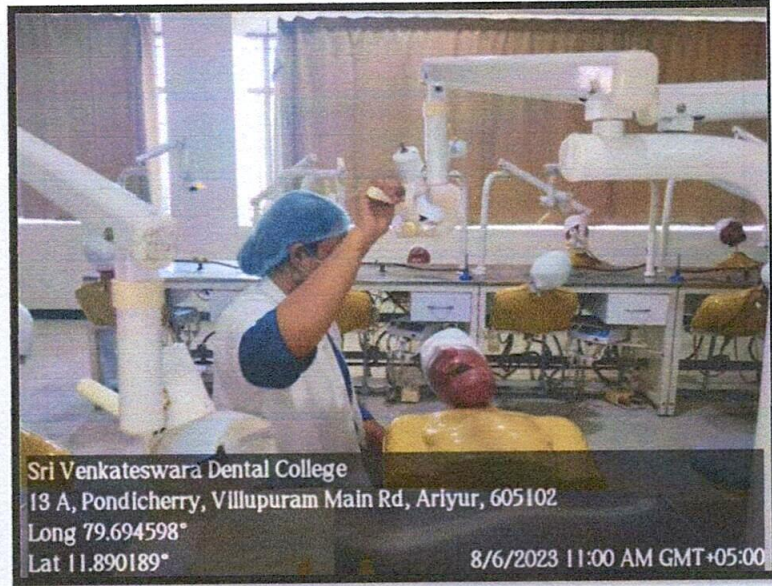

**PRECLINICAL CONSERVATIVE LAB**

  
**PRINCIPAL**  
Sri Venkateshwaraa Dental College,  
Ariyur, Puducherry - 605 102.

**PROSTHO PHANTOM HEAD LAB**

  
**PRINCIPAL**  
Sri Venkateshwaraa Dental College,  
Ariyur, Puducherry - 605 102.