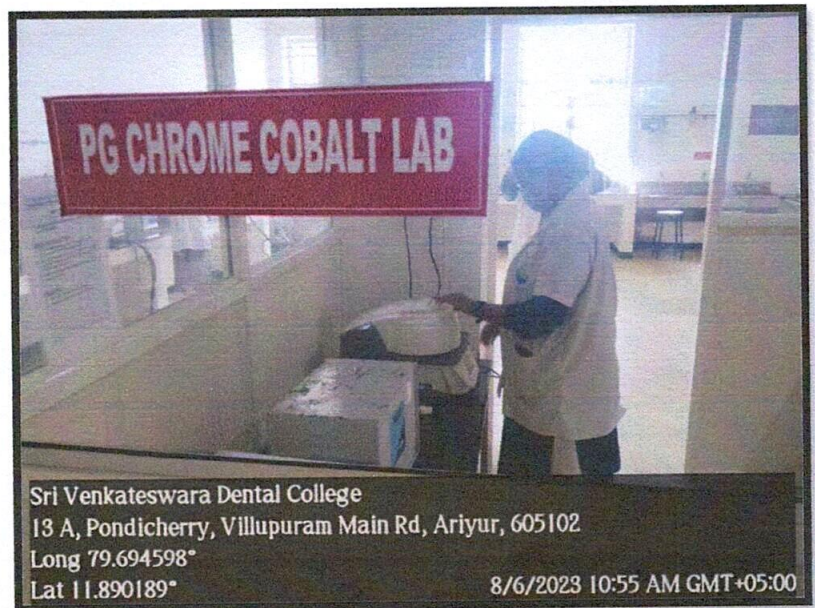

PROSTHO CHROME COBALT LAB

PRINCIPAL
Sri Venkateshwaraa Dental College,
Ariyur, Puducherry - 605 102.