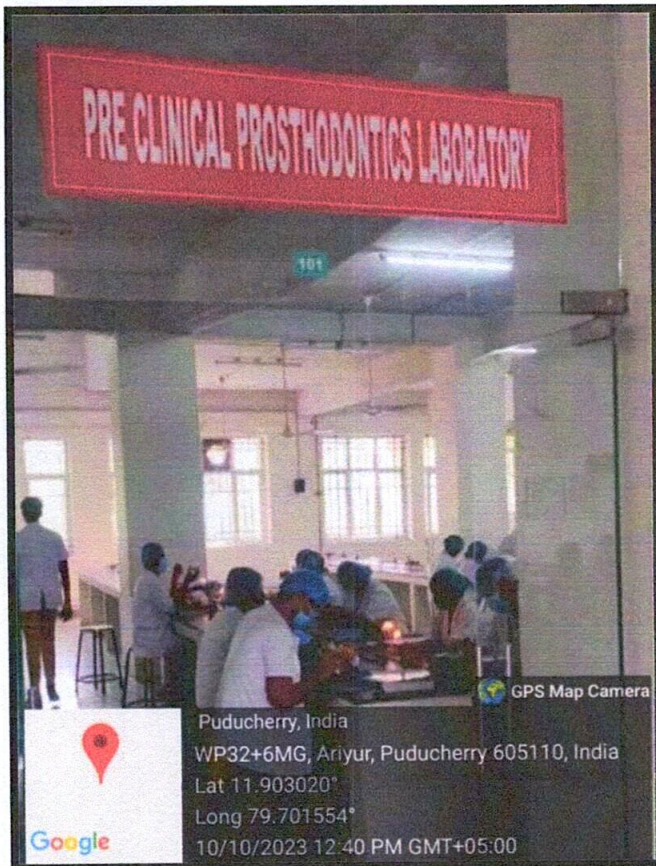

  
PRINCIPAL  
Sri Venkateshwaraa Dental College,  
Ariyur, Puducherry - 605 102.

**sri venkateshwaraa**

Dental College

KNOWLEDGE IS POWER

Ariyur, Puducherry - 605 102.

**PRECLINICAL PROSTHODONTICS LAB**

  
PRINCIPAL  
Sri Venkateshwaraa Dental College,  
Ariyur, Puducherry - 605 102.