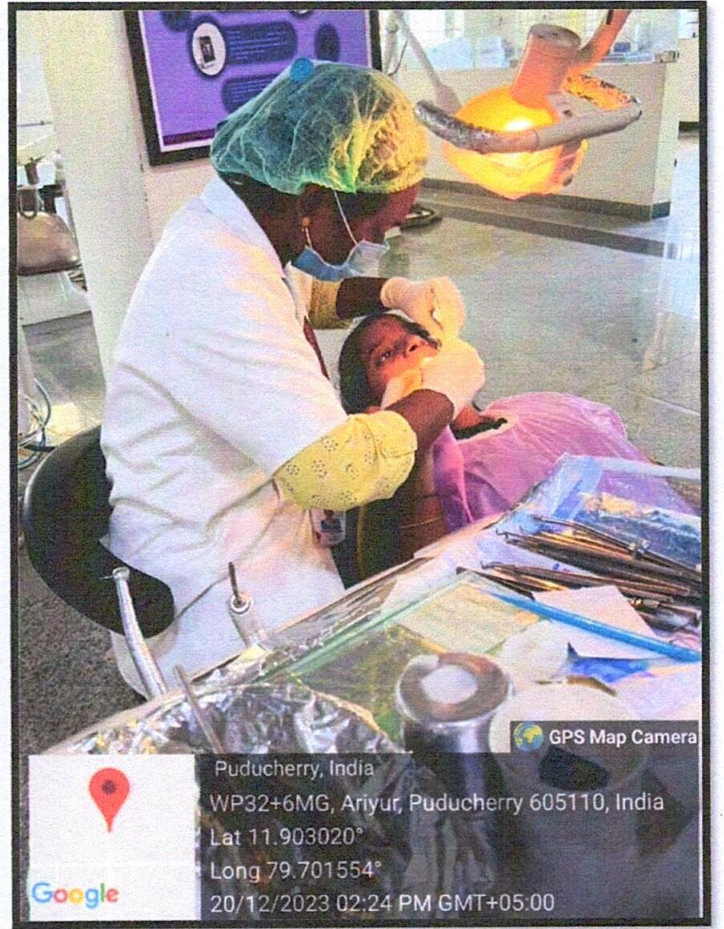

**CLINICAL DEPARTMENT – CONSERVATIVE DENTISTRY AND
ENDODONTICS**

PRINCIPAL
Sri Venkateshwararaa Dental College,
Ariyur, Puducherry - 605 102.