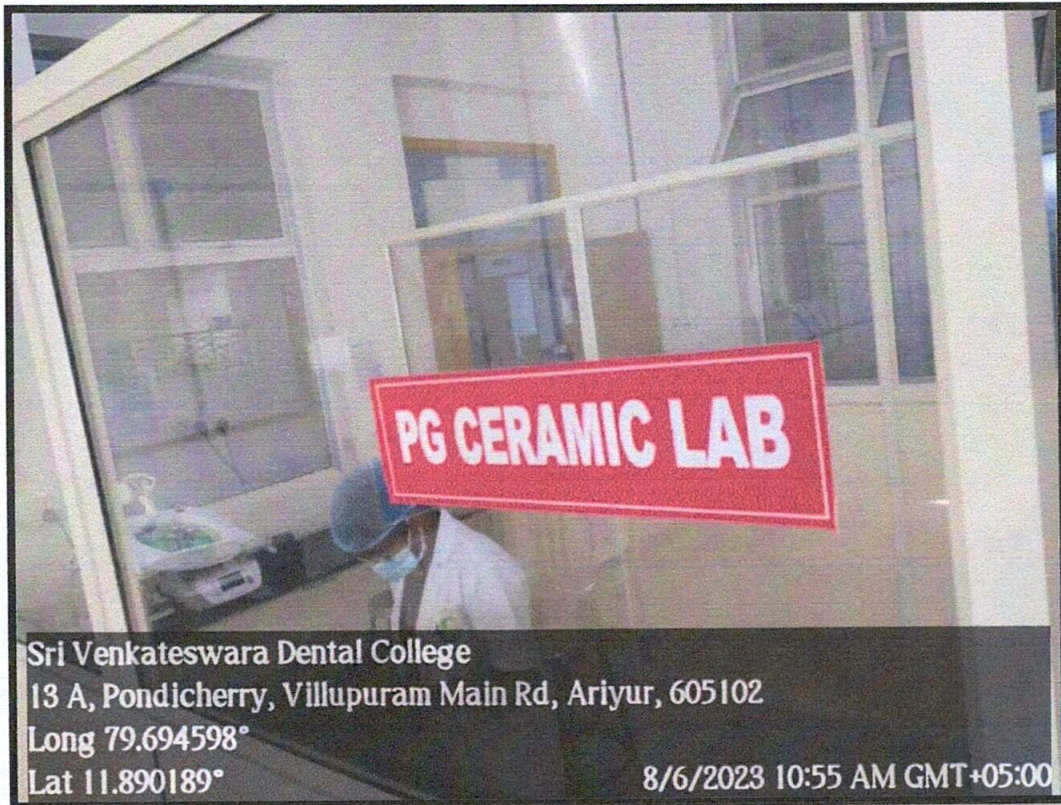

**CONSERVATIVE CERAMIC LAB**

  
**PRINCIPAL**  
Sri Venkateshwararaa Dental College,  
Ariyur, Puducherry - 605 102.

**PROSTHO CERAMIC LAB**

  
PRINCIPAL  
Sri Venkateshwara Dental College,  
Ariyur, Puducherry - 605 102.