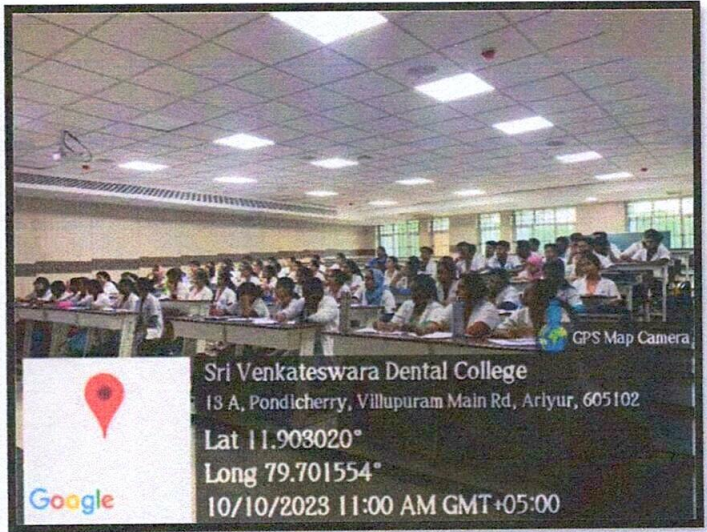

**LECTURE HALL 1**

  
**PRINCIPAL**  
Sri Venkateshwararaa Dental College,  
Ariyur, Puducherry - 605 102.

**LECTURE HALL 2**

  
PRINCIPAL  
Sri Venkateshwaraa Dental College,  
Ariyur, Puducherry - 605 102.