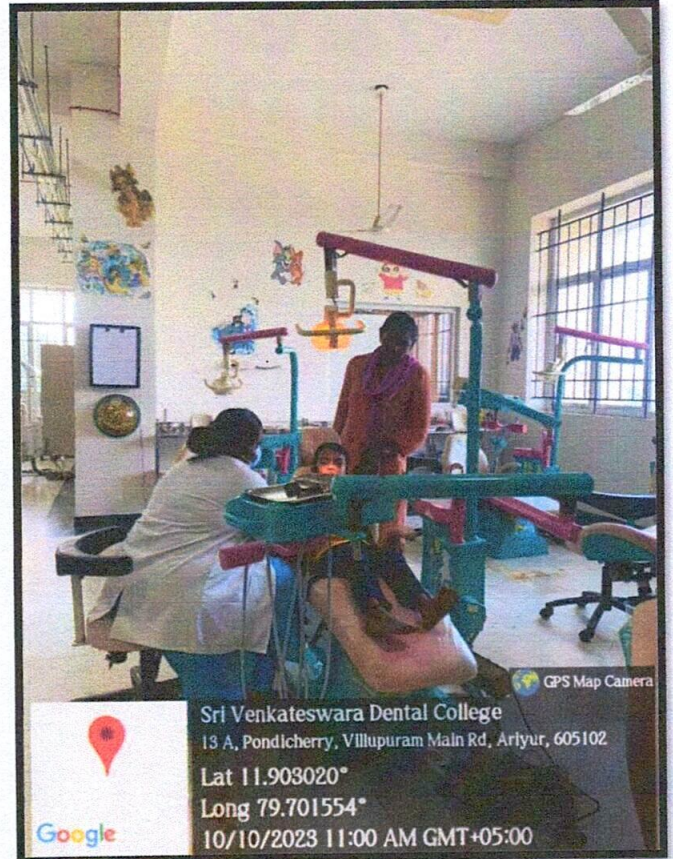

CLINICAL DEPARTMENT – PEDODONTICS

PRINCIPAL
Sri Venkateshwararaa Dental College,
Ariyur, Puducherry - 605 102.