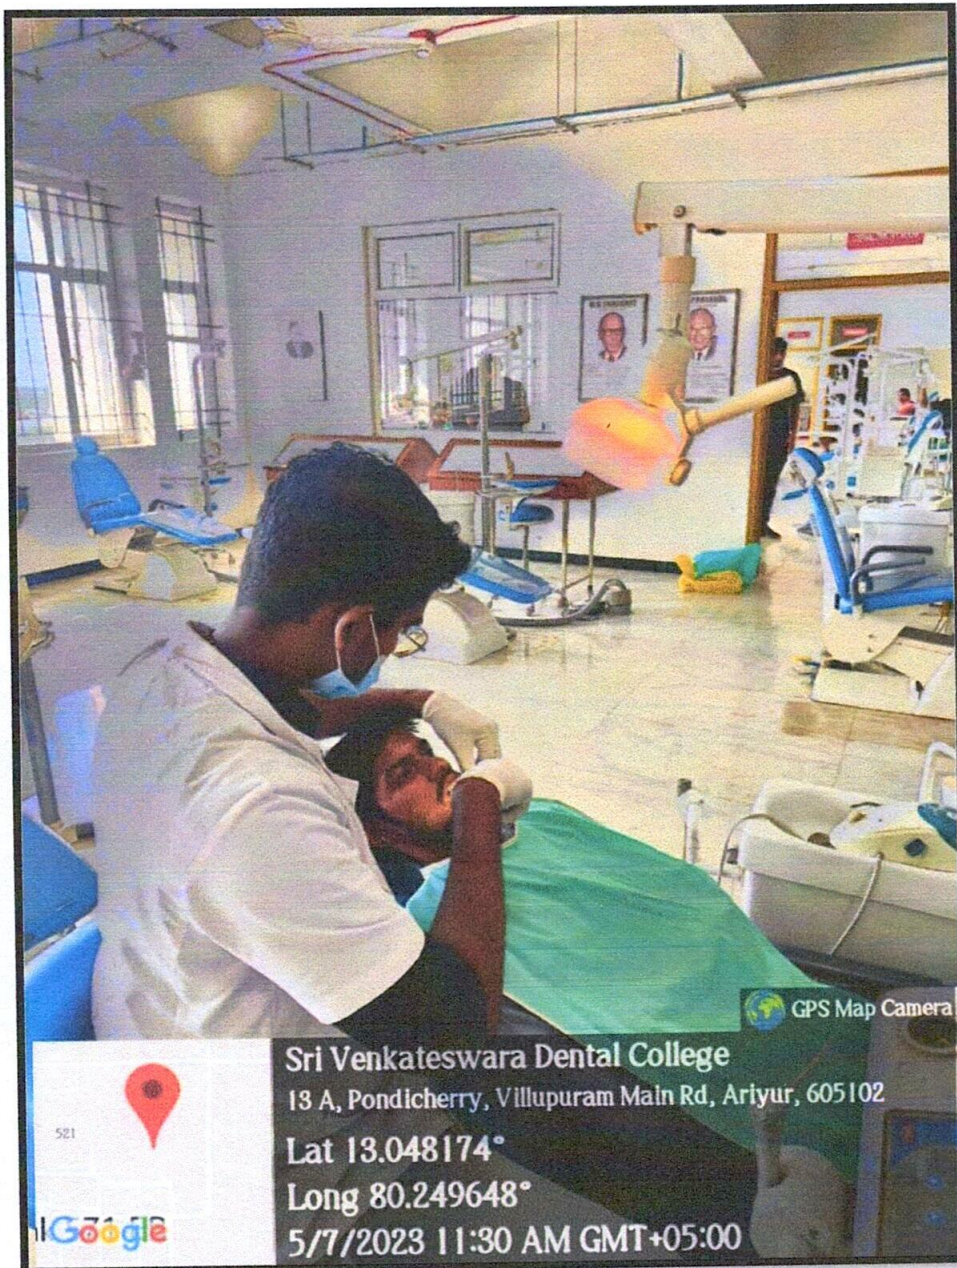

**CLINICAL DEPARTMENT –
ORTHODONTICS**

PRINCIPAL
Sri Venkateshwaraa Dental College,
Ariyur, Puducherry - 605 102.