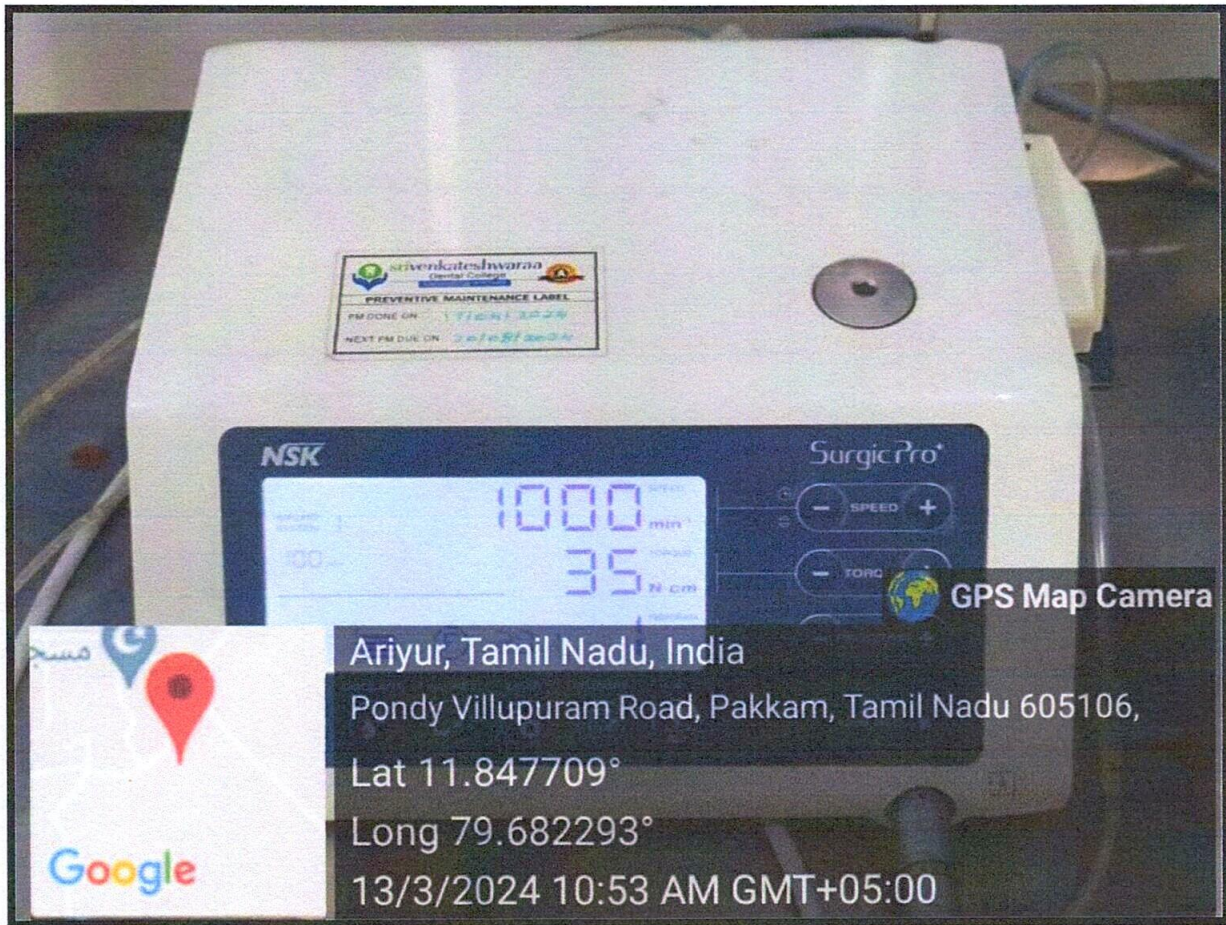

**ADVANCED DENTAL EQUIPMENTS -
PHYSIODISPENSER**

PRINCIPAL
Sri Venkateshwararaa Dental College,
Ariyur, Puducherry - 605 102.