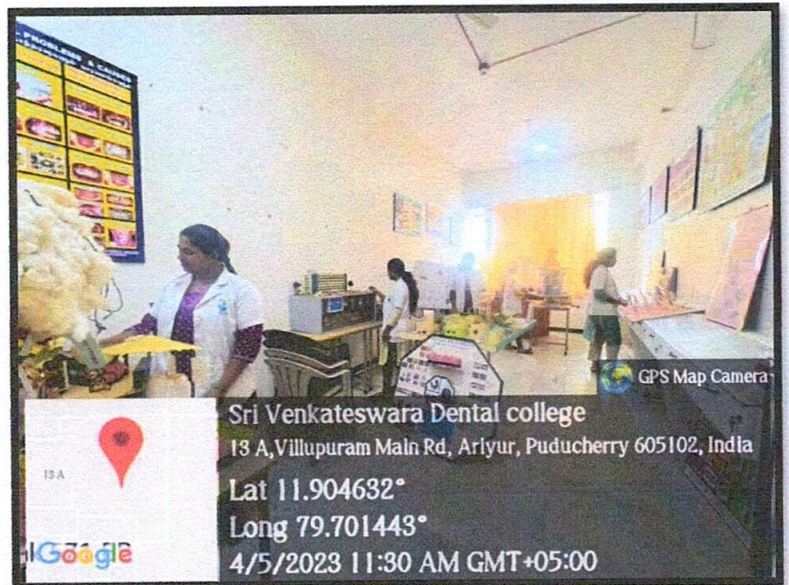

**Dental College**

**KNOWLEDGE IS POWER**

**Ariyur, Puducherry - 605 102.**

**PERIODONTICS DEPARTMENT LIBRARY**

**PRINCIPAL**  
Sri Venkateshwararaa Dental College,  
Ariyur, Puducherry - 605 102.

**DENTAL MUSEUM**