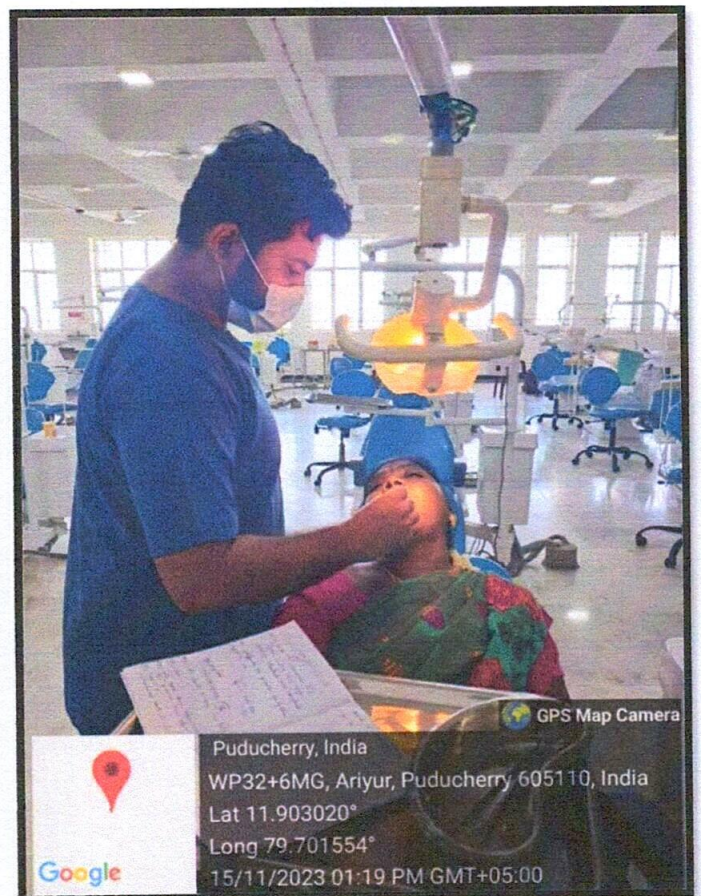

CLINICAL DEPARTMENT – PERIODONTICS

PRINCIPAL
Sri Venkateshwaraa Dental College,
Ariyur, Puducherry - 605 102.