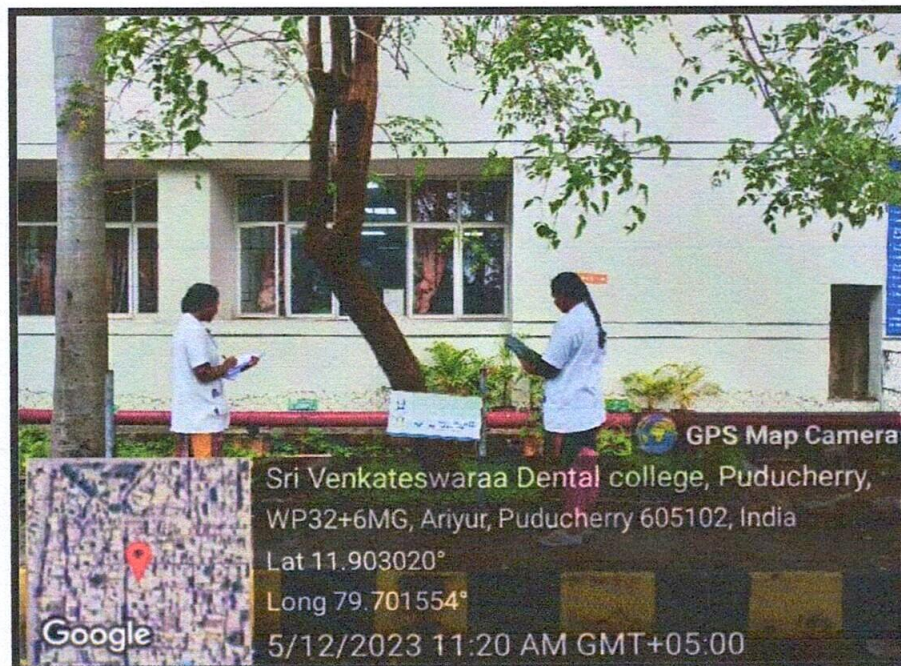

  
**PRINCIPAL**  
Sri Venkateshwaraa Dental College,  
Ariyur, Puducherry - 605 102.

**TOBACCO CESSATION CENTRE**

  
**PRINCIPAL**  
Sri Venkateshwaraa Dental College,  
Ariyur, Puducherry - 605 102.

**HERBAL GARDEN**