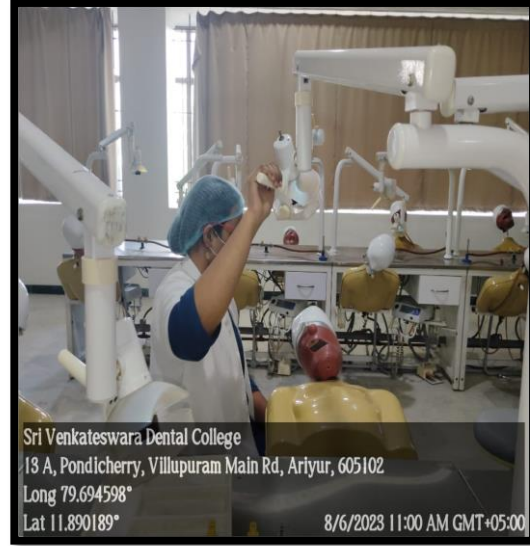

SKILL ASSESSMENT STATIONS

PRINCIPAL
Sri Venkateswaraa Dental College,
Ariyur, Puducherry - 605 102.