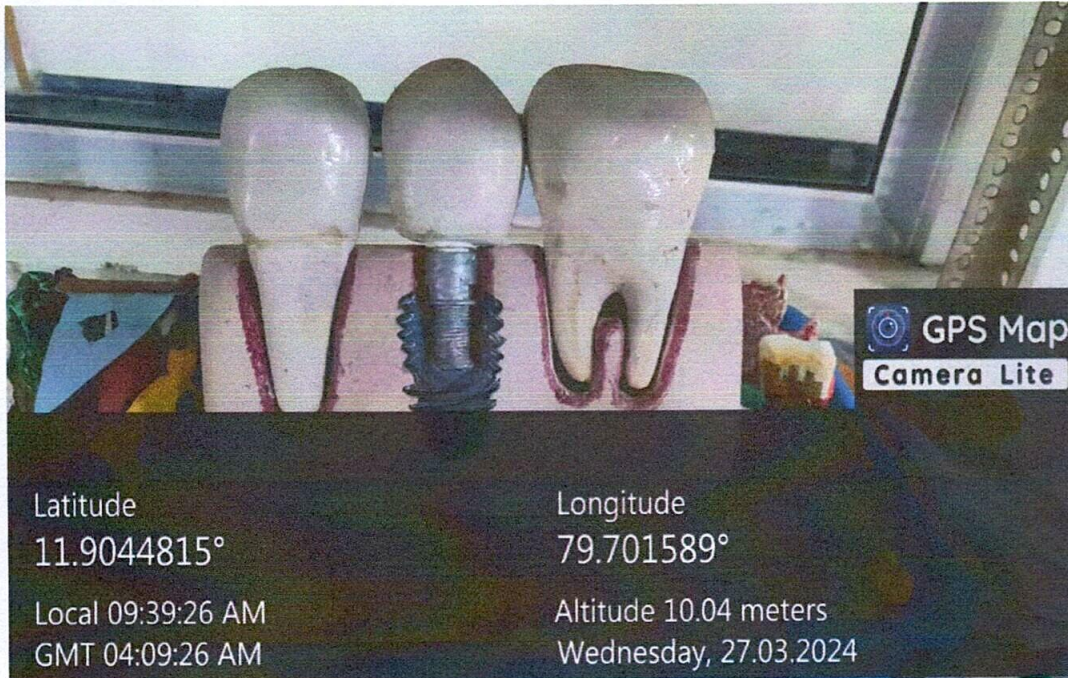

Sri Venkateshwaraa Dental College

(Recognized by Dental Council of India ; Affiliated to Pondicherry University)

(A Unit of Ramachandra Educational Trust)

Ariyur, Puducherry - 605 102

IMPLANT MODEL

PRINCIPAL
Sri Venkateshwaraa Dental College,
Ariyur, Puducherry - 605 102.