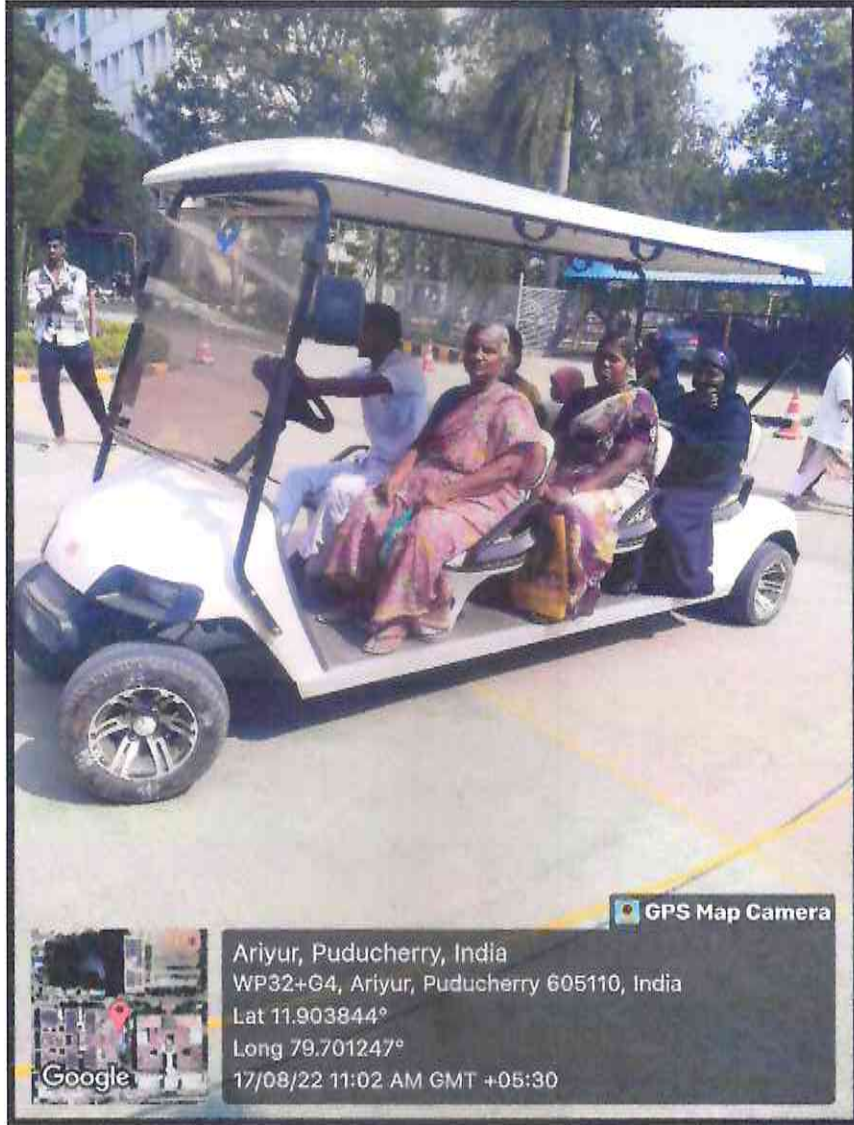

**PRINCIPAL
SRI VENKATESHWARAA DENTAL COLLEGE
ARIYUR, PUDUCHERRY - 605 102.**

sri venkateshwaraa

Dental College

KNOWLEDGE IS POWER

Ariyur, Puducherry-605102.

Battery Powered Vehicle

Shakore

CO-ORDINATOR
IQAC