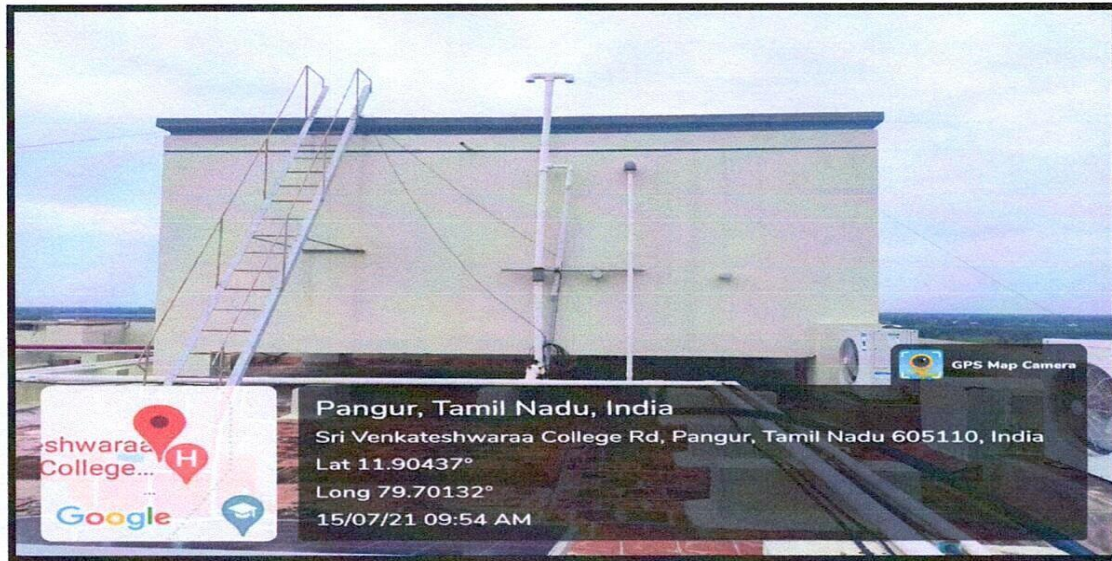

3. CONSTRUCTION OF TANKS AND BUNDS

PRINCIPAL

SRI VENKATESHWARAAA DENTAL COLLEGE
ARIYUR, PUDUCHERRY - 605 102.