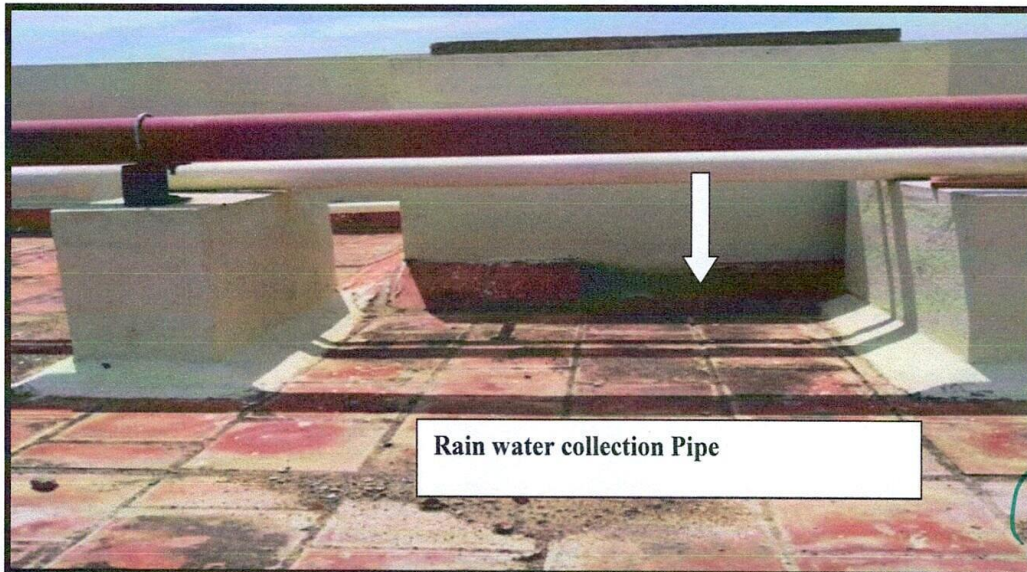

2. BORE WELL FACILITY

[Handwritten signature]
SRI VENKATESHWARA DENTAL COLLEGE
ARIYUR, PUDUCHERRY - 605 102.

sri venkateshwaraa

Dental College

KNOWLEDGE IS POWER

Ariyur, Puducherry-605102.

Ariyur, Tamil Nadu, India
College Rd, Ariyur, Tamil Nadu 605102, India
Lat 11.904499°
Long 79.698951°
18/03/22 03:28 PM