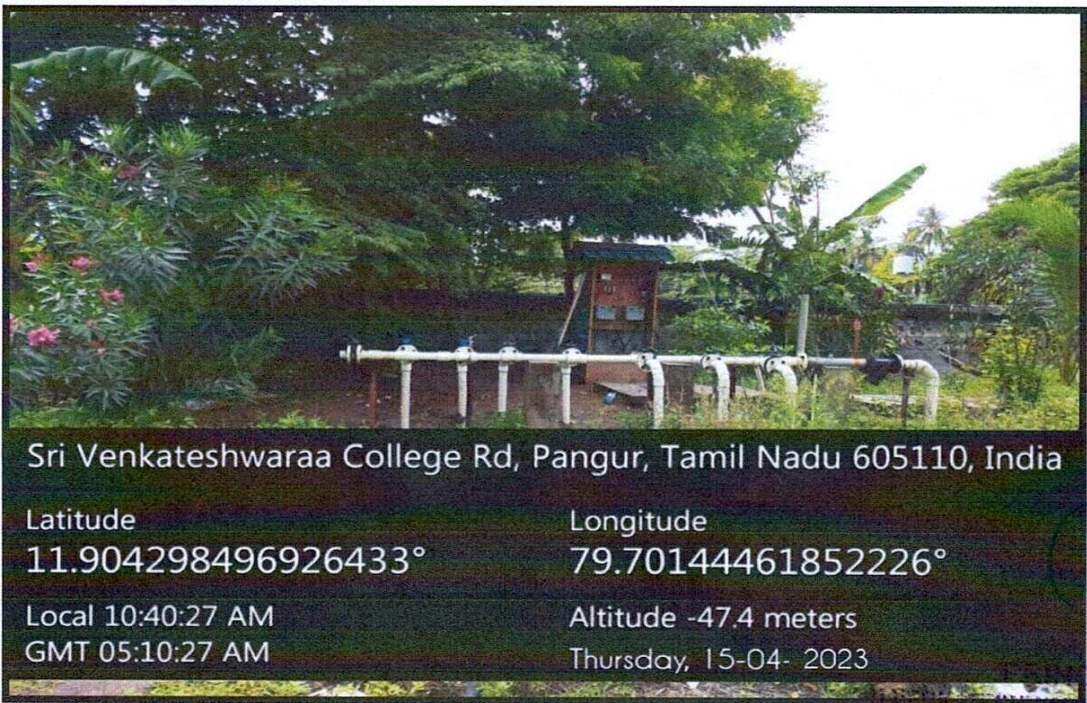

2. BORE WELL FACILITY

[Handwritten signature]
SRI VENKATESHWARA DENTAL COLLEGE
ARIYUR, PUDUCHERRY - 605 102.