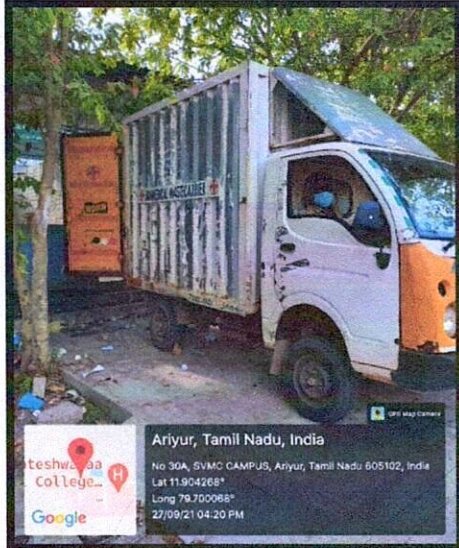

BIOMEDICAL WASTE MANAGEMENT

PRINCIPAL
SRI VENKATESHWARAAA DENTAL COLLEGE
ARIYUR, PUDUCHERRY - 605 102