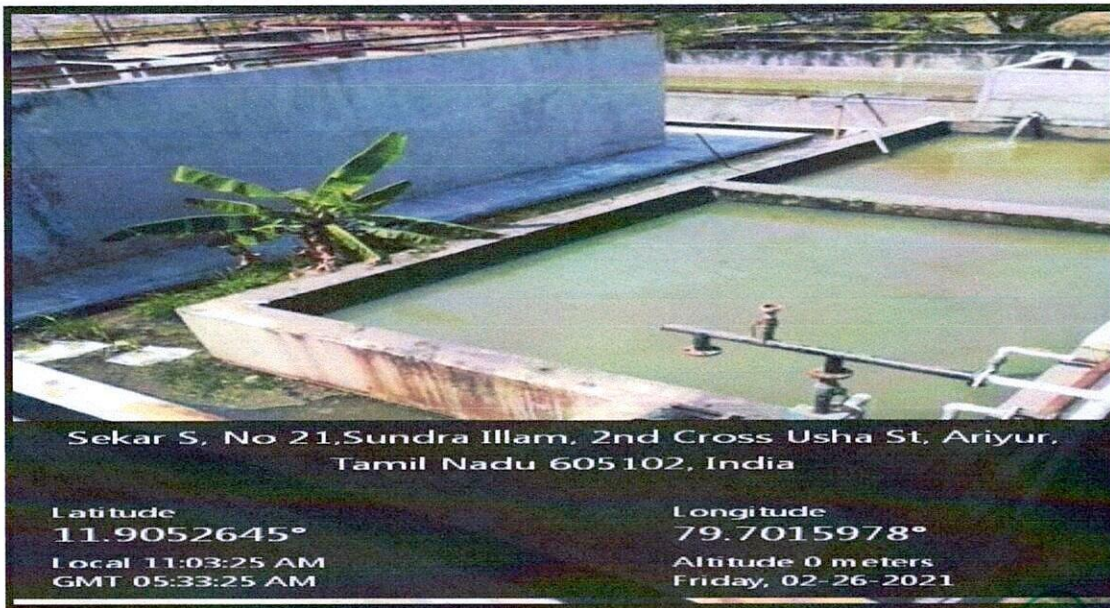

PRINCIPAL
SRI VENKATESHWARAA DENTAL COLLEGE
ARIYUR, PUDUCHERRY - 605 102.

sri venkateshwararaa

Dental College

KNOWLEDGE IS POWER

Ariyur, Puducherry-605102.

PRINCIPAL
SRI VENKATESHWARAAA DENTAL COLLEGE
ARIYUR, PUDUCHERRY - 605 102.