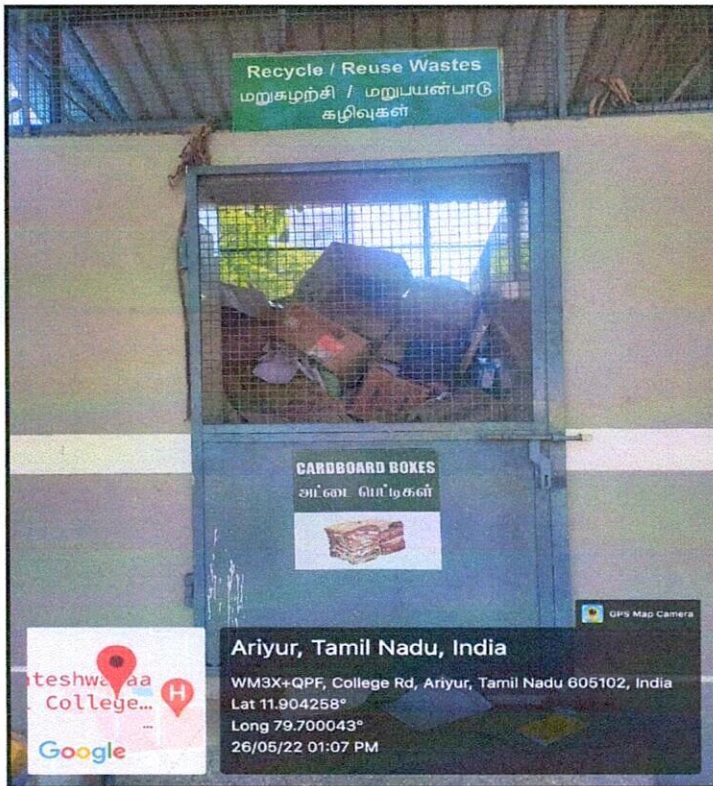

SOLID WASTE MANAGEMENT

PRINCIPAL
SRI VENKATESHWARAA DENTAL COLLEGE
ARIYUR, PUDUCHERRY - 605 102

LIQUID WASTE MANAGEMENT

PRINCIPAL
SRI VENKATESHWARAA DENTAL COLLEGE
ARIYUR, PUDUCHERRY - 605 102

sri venkateshwaraa
Dental College
KNOWLEDGE IS POWER
Ariyur, Puducherry-605102.