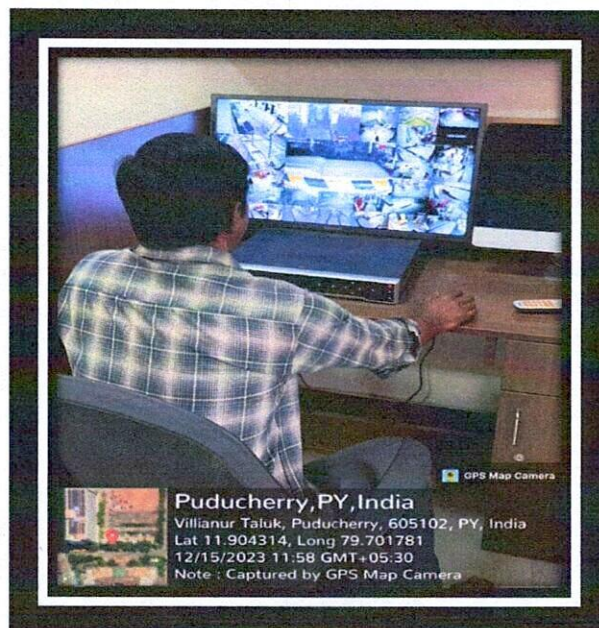

sri venkateshwararaa
Dental College

KNOWLEDGE IS POWER

Ariyur, Puducherry-605102

SAFETY AND SECURITY MEASURES FOR GIRL STUDENTS

SECURITY GUARD AT THE COLLEGE ENTRANCE, SVDC

CCTV SURVEILLANCE AT ALL FLOORS AT SVDC

PRINCIPAL
SRI VENKATESHWARAAA DENTAL COLLEGE
ARIYUR, PUDUCHERRY - 605 102

srivenkateshwararaa
Dental College

KNOWLEDGE IS POWER

Ariyur, Puducherry-605102

SAFETY AND SECURITY MEASURES FOR GIRL STUDENTS

GIRLS COMMON ROOM 5th FLOOR

**CCTV SURVEILLANCE OF 5th FLOOR
CORRIDOR AT SVDC**

PRINCIPAL
SRI VENKATESHWARAAA DENTAL COLLEGE
ARIYUR, PUDUCHERRY - 605 102

sri venkateshwaraa
Dental College

KNOWLEDGE IS POWER

Ariyur, Puducherry-605102