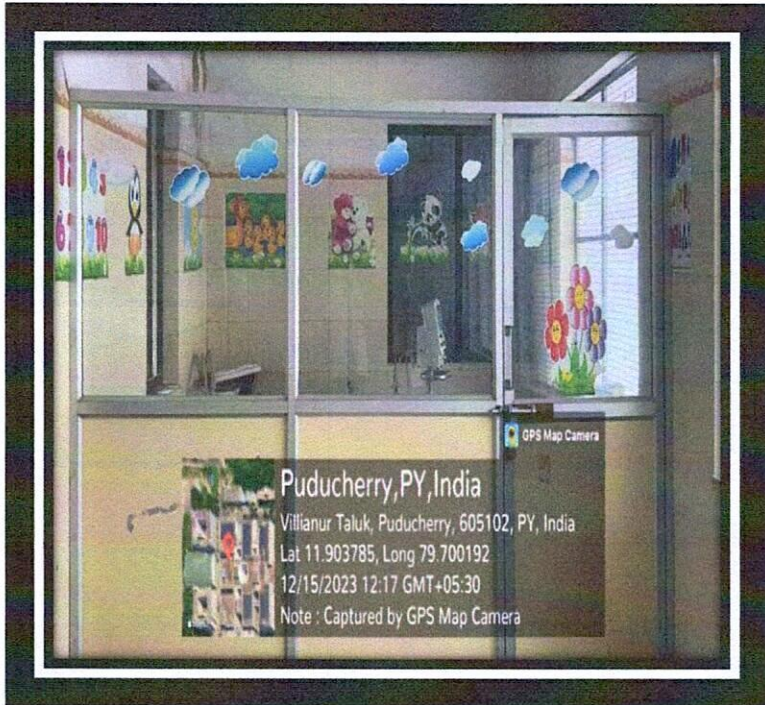

srivenkateshwararaa
Dental College

KNOWLEDGE IS POWER
Ariyur, Puducherry-605102

DAY CARE CENTRE

PRINCIPAL
SRI VENKATESHWARAA DENTAL COLLEGE
ARIYUR, PUDUCHERRY - 605 102