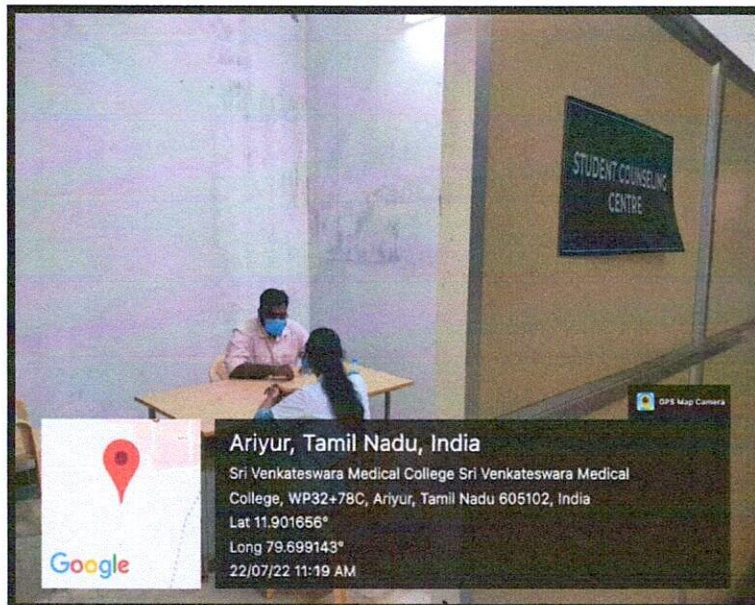

sri venkateshwaraa
Dental College

KNOWLEDGE IS POWER
Ariyur, Puducherry-605102

COUNSELLING ROOM FOR GIRL STUDENTS

PRINCIPAL
SRI VENKATESHWARAA DENTAL COLLEGE
ARIYUR, PUDUCHERRY - 605 102