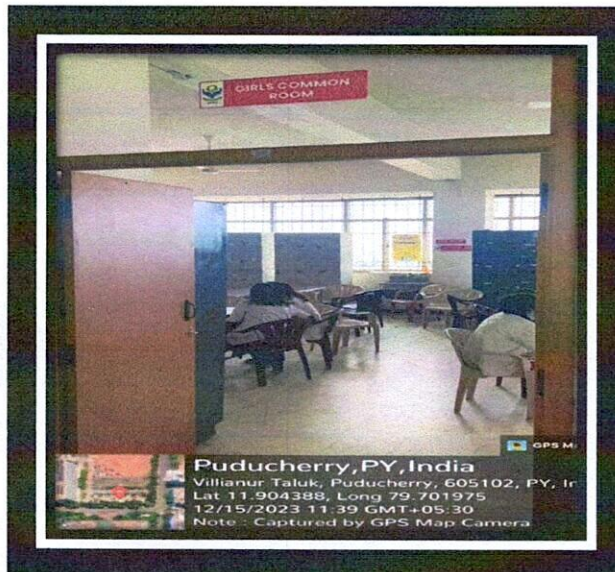

sri venkateshwararaa
Dental College

KNOWLEDGE IS POWER

Ariyur, Puducherry-605102

SAFETY AND SECURITY MEASURES FOR GIRL STUDENTS

SECURITY GUARD AT THE COLLEGE ENTRANCE, SVDC

CCTV SURVEILLANCE AT ALL FLOORS AT SVDC

PRINCIPAL
SRI VENKATESHWARAAA DENTAL COLLEGE
ARIYUR, PUDUCHERRY - 605 102

srivenkateshwararaa
Dental College

KNOWLEDGE IS POWER

Ariyur, Puducherry-605102

SAFETY AND SECURITY MEASURES FOR GIRL STUDENTS

GIRLS COMMON ROOM 5th FLOOR