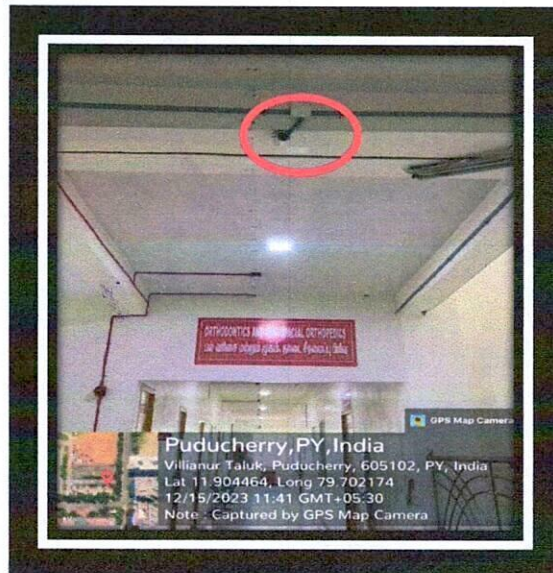

sri venkateshwararaa
Dental College

KNOWLEDGE IS POWER

Ariyur, Puducherry-605102

SAFETY AND SECURITY MEASURES FOR GIRL STUDENTS

SECURITY GUARD AT THE COLLEGE ENTRANCE, SVDC

CCTV SURVEILLANCE AT ALL FLOORS AT SVDC

PRINCIPAL
SRI VENKATESHWARAAA DENTAL COLLEGE
ARIYUR, PUDUCHERRY - 605 102

srivenkateshwararaa
Dental College

KNOWLEDGE IS POWER

Ariyur, Puducherry-605102

SAFETY AND SECURITY MEASURES FOR GIRL STUDENTS

GIRLS COMMON ROOM 5th FLOOR