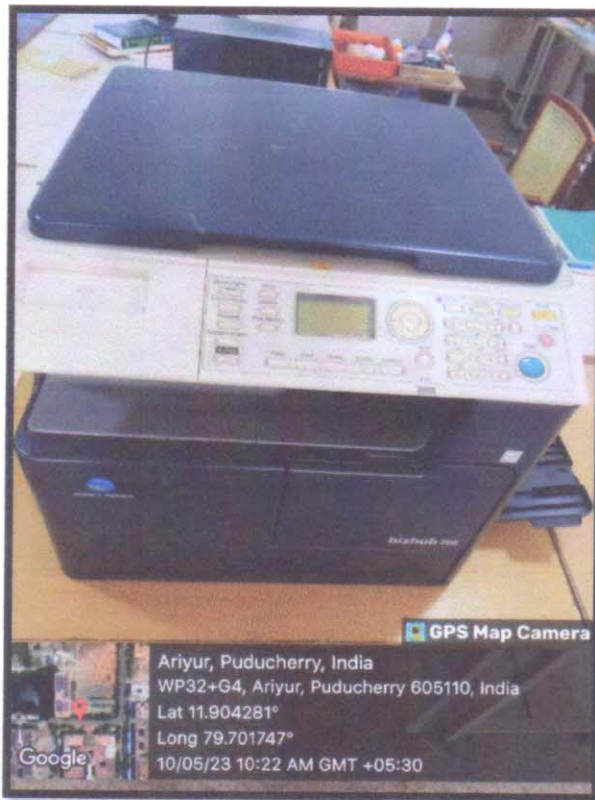

XEROX MACHINE

PRINCIPAL
SRI VENKATESHWARAA DENTAL COLLEGE
ARIYUR, PUDUCHERRY - 605 102