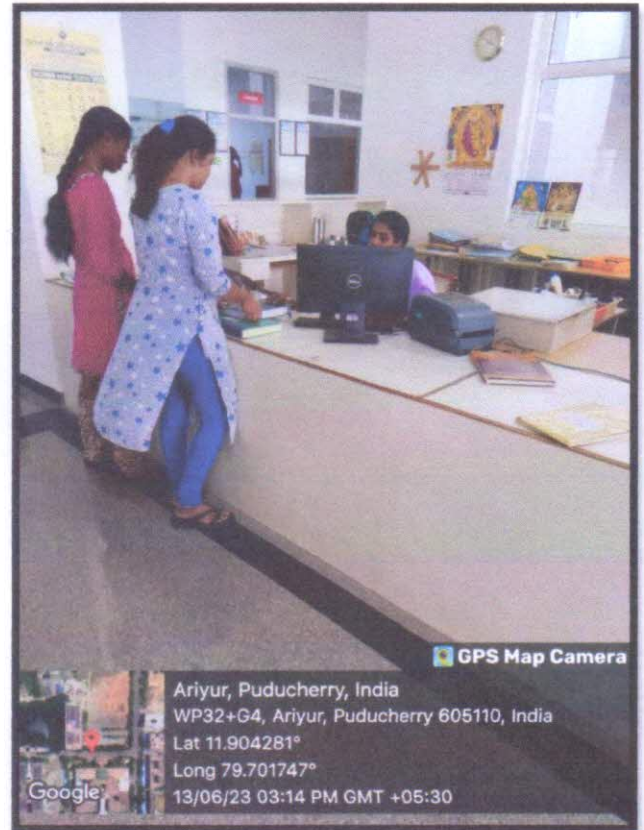

PRINCIPAL
SRI VENKATESHWARAA DENTAL COLLEGE
ARIYUR, PUDUCHERRY - 605 102