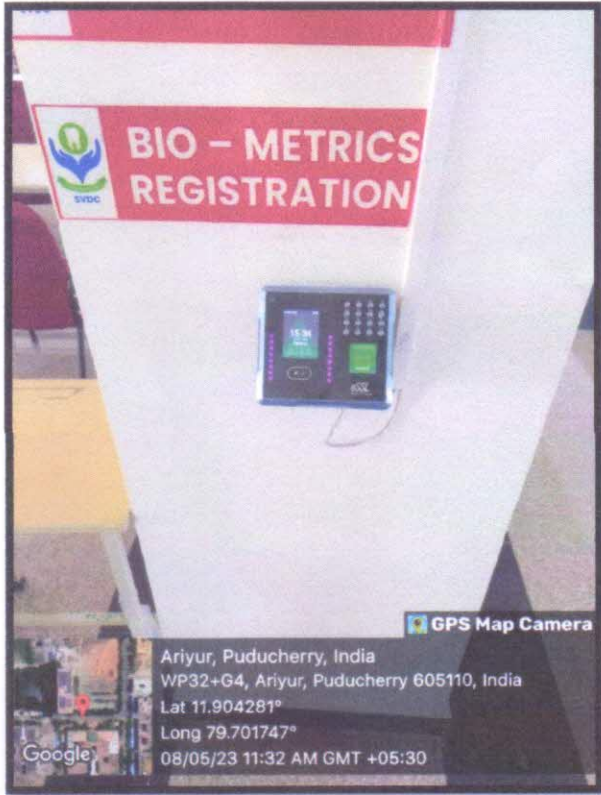

sri venkateshwararaa

Dental College

KNOWLEDGE IS POWER

Ariyur, Puducherry - 605 102.

LIBRARY FACILITIES

CENTRAL LIBRARY

BIOMETRICS

PRINCIPAL
SRI VENKATESHWARAAA DENTAL COLLEGE
ARIYUR, PUDUCHERRY - 605 102