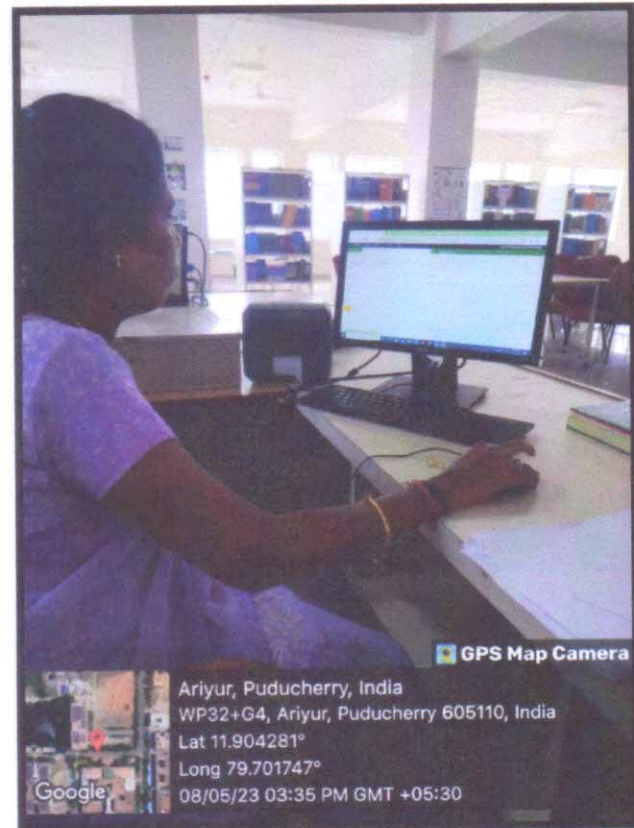

sri venkateshwaraa

Dental College

KNOWLEDGE IS POWER

Ariyur, Puducherry - 605 102.

LIBRARIAN

USE OF KOHA SOFTWARE -
ILMS

PRINCIPAL
SRI VENKATESHWARAA DENTAL COLLEGE
ARIYUR, PUDUCHERRY - 605 102

sri venkateshwaraa
Dental College
KNOWLEDGE IS POWER
Ariyur, Puducherry - 605 102.