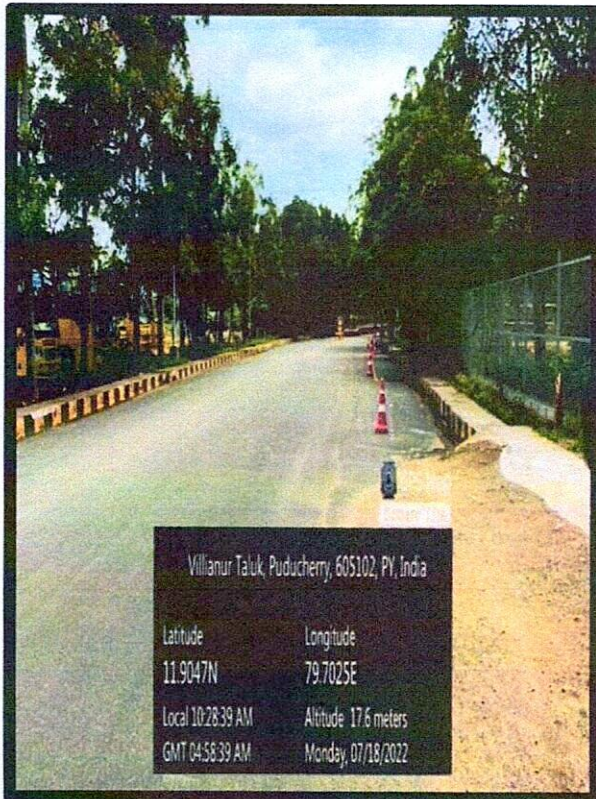

Sri Venkateshwaraa Dental College

(Recognized by Dental Council of India ; Affiliated to Pondicherry University)

(A Unit of Ramachandra Educational Trust)

Ariyur, Puducherry - 605 102

ROADS AND SIGNAGE

PRINCIPAL
SRI VENKATESHWARAA DENTAL COLLEGE
ARIYUR, PUDUCHERRY - 605 102.