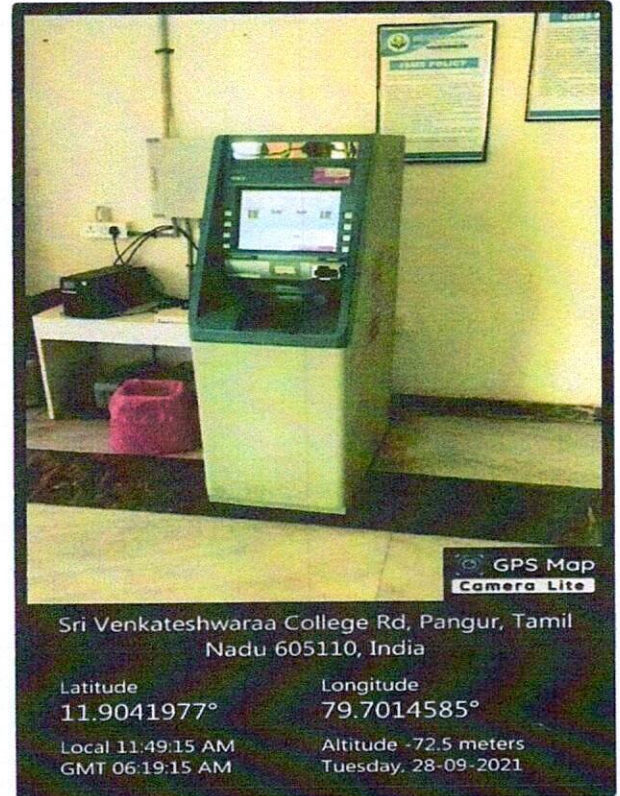

ATM

Sri Venkateshwaraa College Rd, Pangur, Tamil Nadu 605110, India

Latitude
11.9041977°

Longitude
79.7014585°

Local 11:49:15 AM
GMT 06:19:15 AM

Altitude -72.5 meters
Tuesday, 28-09-2021

PRINCIPAL
SRI VENKATESHWARAA DENTAL COLLEGE
ARIYUR, PUDUCHERRY - 605 102.