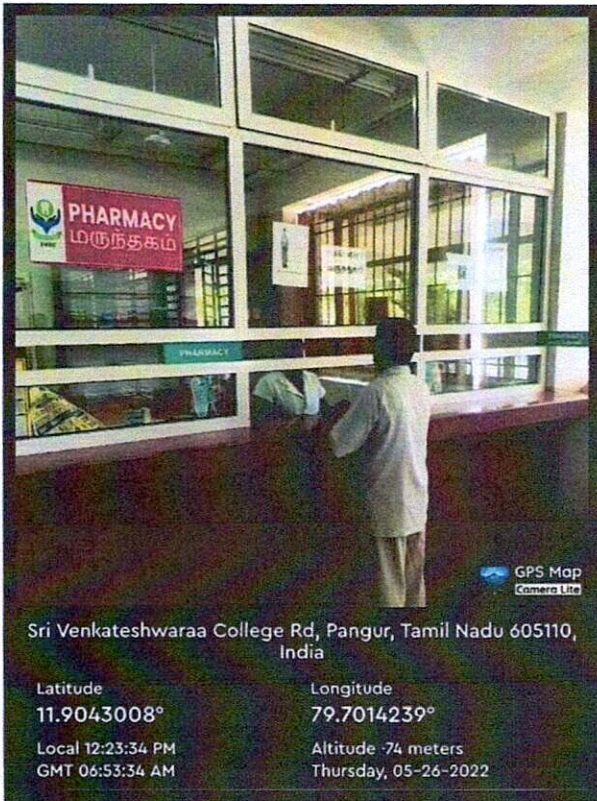

Sri Venkateshwaraa Dental College

(Recognized by Dental Council of India ; Affiliated to Pondicherry University)

(A Unit of Ramachandra Educational Trust)

Ariyur, Puducherry - 605 102

PHARMACY

CANTEEN

PRINCIPAL
SRI VENKATESHWARAA DENTAL COLLEGE
ARIYUR, PUDUCHERRY - 605 102.