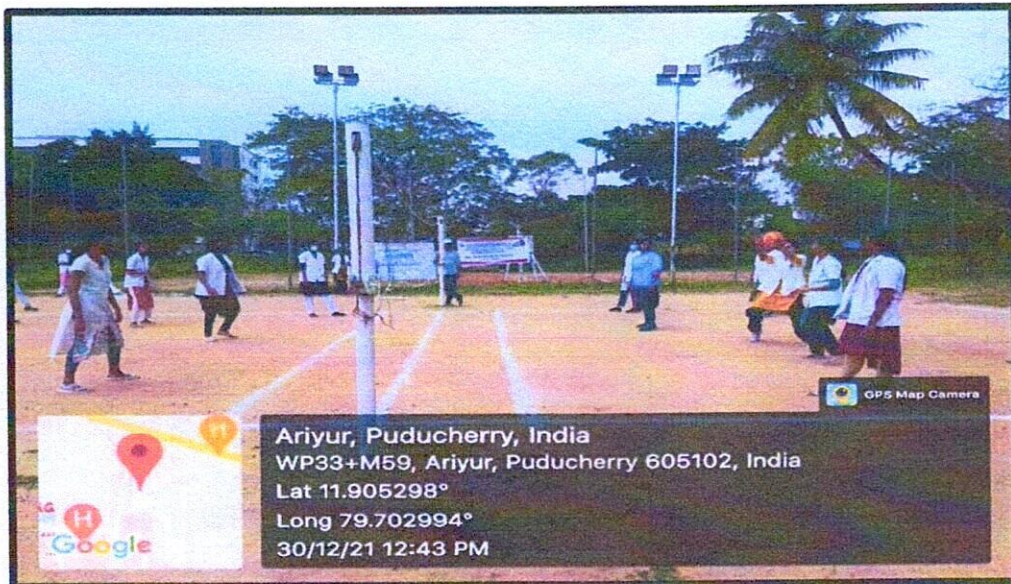

Sri Venkateshwaraa Dental College

A Unit of Ramachandra Educational Trust

VOLLEY BALL

Ariyur, Puducherry, India
WP33+M59, Ariyur, Puducherry 605102, India
Lat 11.905298°
Long 79.702994°
30/12/21 12:43 PM

PRINCIPAL
SRI VENKATESHWARAA DENTAL COLLEGE
ARIYUR, PUDUCHERRY - 605 102.