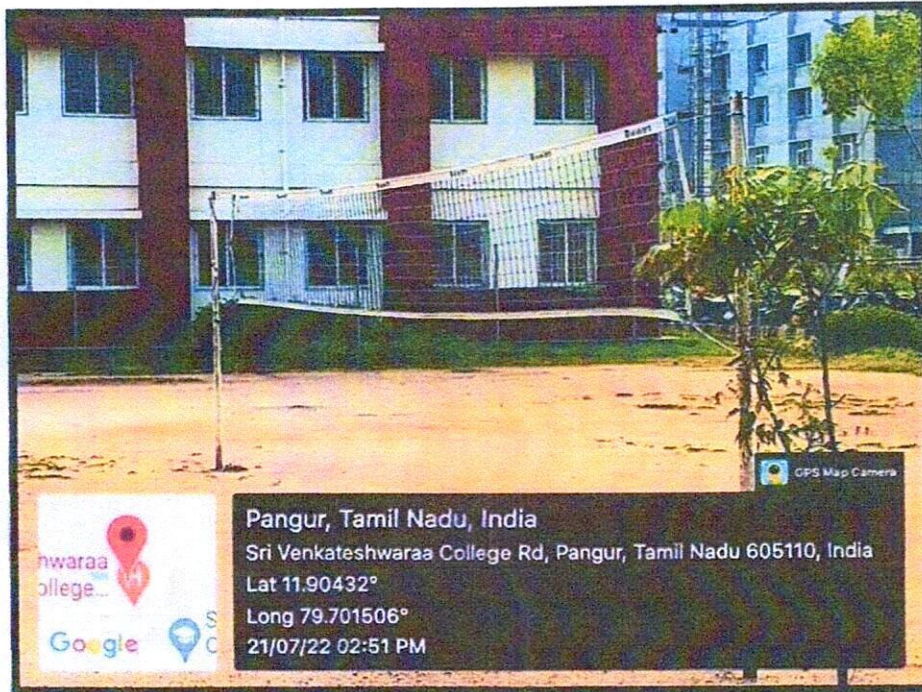

Sri Venkateshwaraa Dental College

(Recognized by Dental Council of India ; Affiliated to Pondicherry University)

(A Unit of Ramachandra Educational Trust)

Ariyur, Puducherry - 605 102

TENNIS COURT

PRINCIPAL
SRI VENKATESHWARAA DENTAL COLLEGE
ARIYUR, PUDUCHERRY - 605 102.