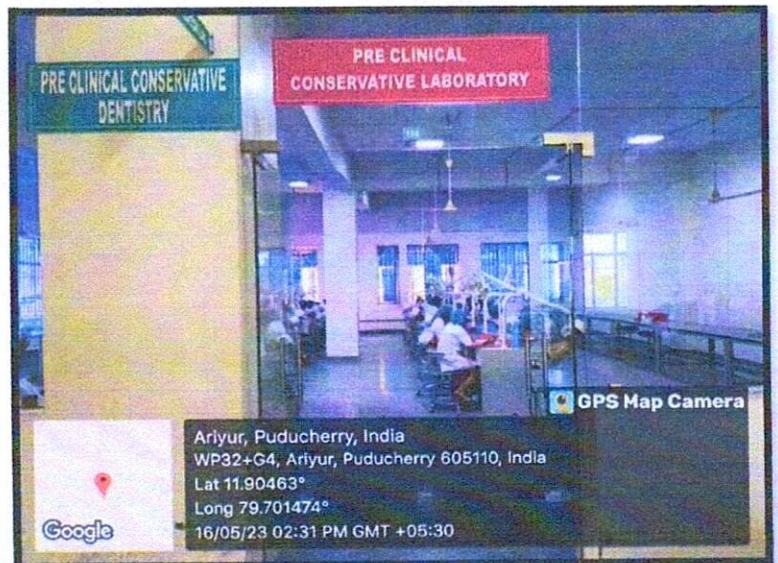

PRINCIPAL
SRI VENKATESHWARAA DENTAL COLLEGE
ARIYUR, PUDUCHERRY - 605 102.