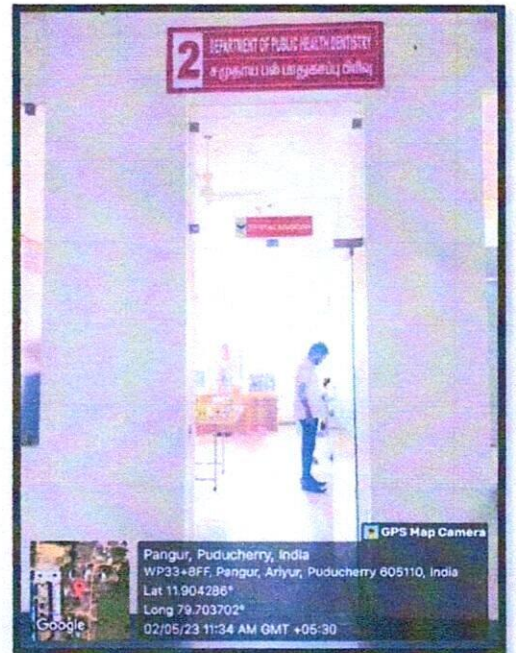

sri venkateshwaraa

Dental College

KNOWLEDGE IS POWER

Ariyur, Puducherry-605102

21001 : 2018

GROUND FOOR -Museum

PRINCIPAL
SRI VENKATESHWARAA DENTAL COLLEGE
ARIYUR, PUDUCHERRY - 605 102.

sri venkateshwaraa