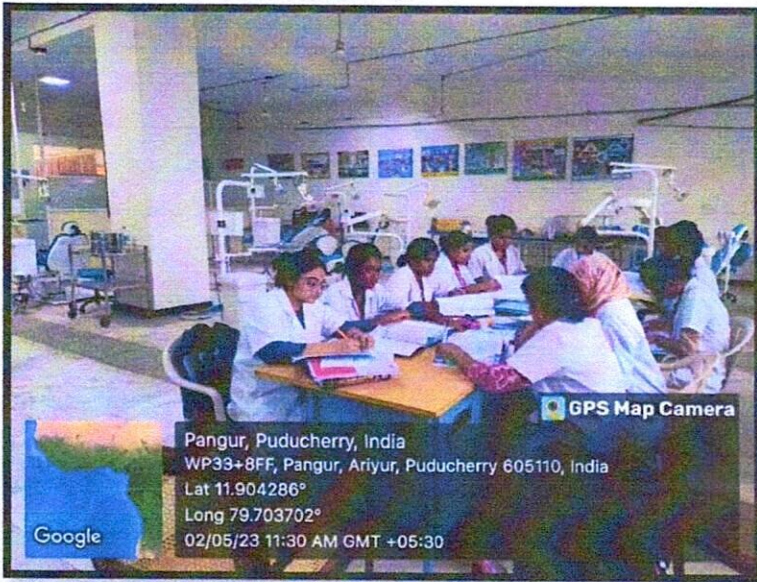

srivenkateshwaraa Dental College

KNOWLEDGE IS POWER

Ariyur, Puducherry-605102

GROUND FLOOR - COMMUNITY DENTISTRY