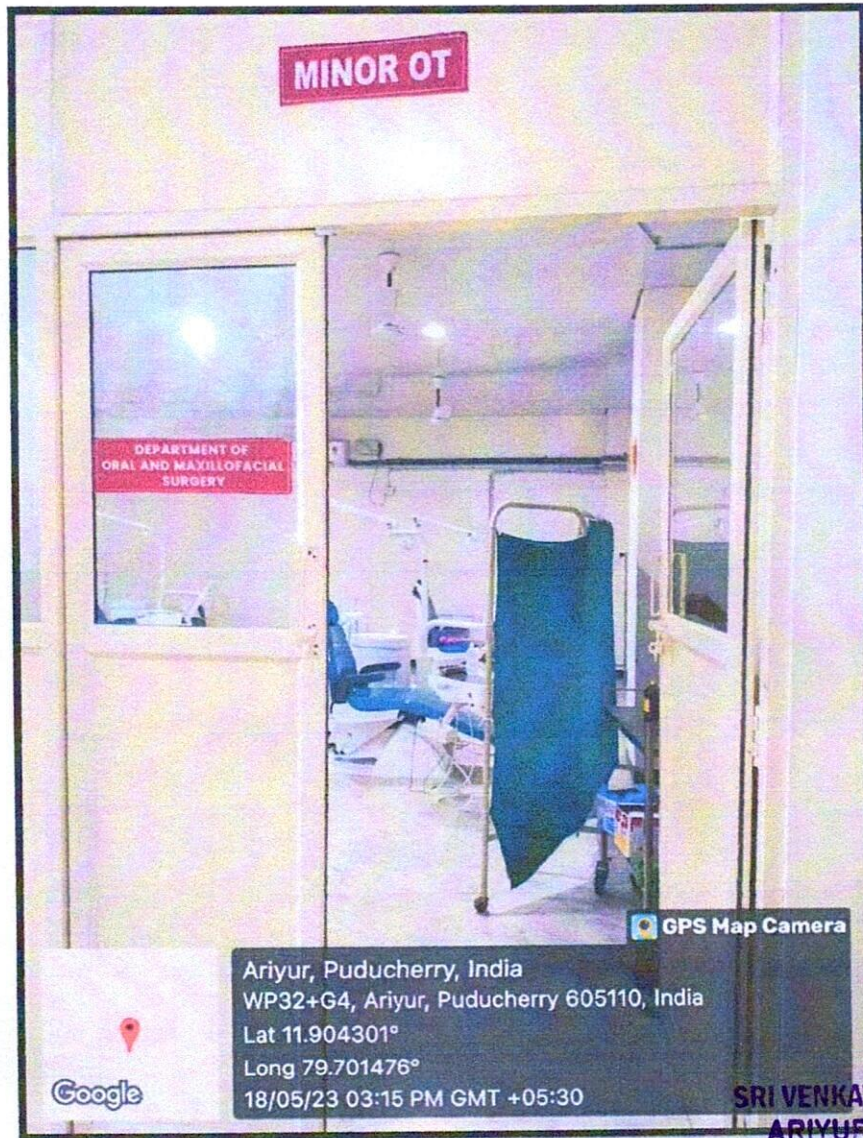

PRINCIPAL
SRI VENKATESHWARAA DENTAL COLLEGE
ARIYUR, PUDUCHERRY - 605 102.

sri venkateshwaraa
Dental College

KNOWLEDGE IS POWER

Ariyur, Puducherry-605102

MINOR O.T

PRINCIPAL

SRI VENKATESHWARAA DENTAL COLL
ARIYUR, PUDUCHERRY - 605 102