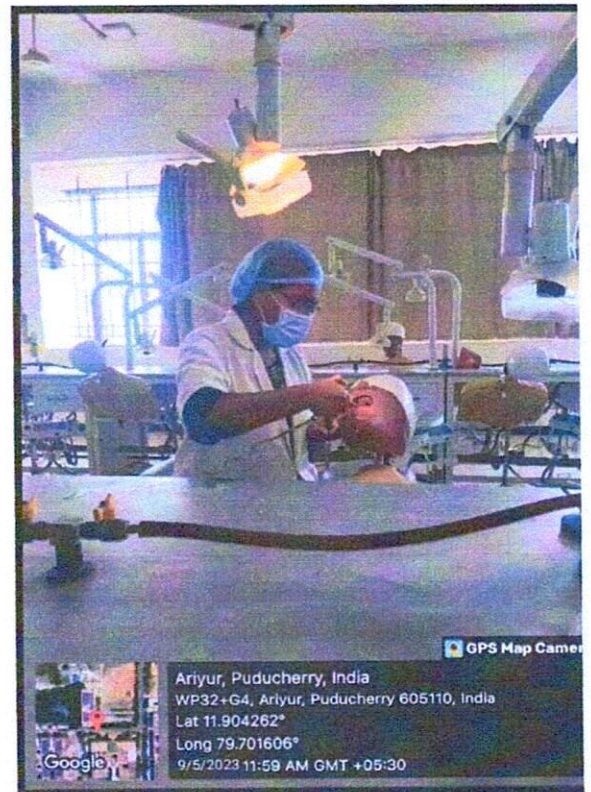

sri venkateshwaraa Dental College

KNOWLEDGE IS POWER

Ariyur, Puducherry-605102

SECOND FLOOR – PROSTHO PHANTOM LAB

**PRINCIPAL
SRI VENKATESHWARAA DENTAL COLLEGE
ARIYUR, PUDUCHERRY - 605 102.**