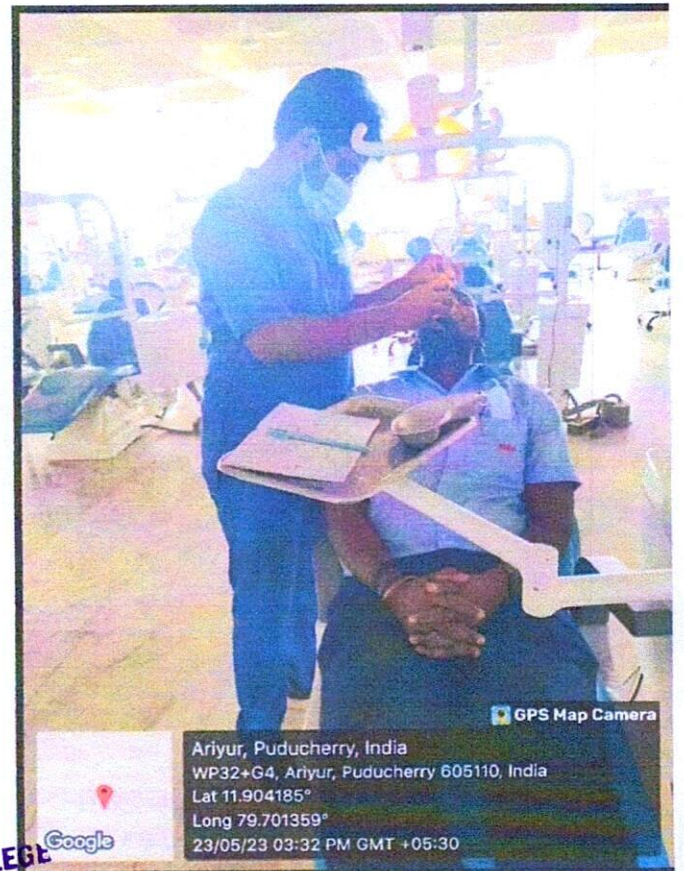

srivenkateshwaraa
Dental College

KNOWLEDGE IS POWER

Ariyur, Puducherry-605102

PERIODONTICS DEPARTMENT

PRINCIPAL
SRI VENKATESHWARAA DENTAL COLLEGE
ARIYUR, PUDUCHERRY - 605 102.