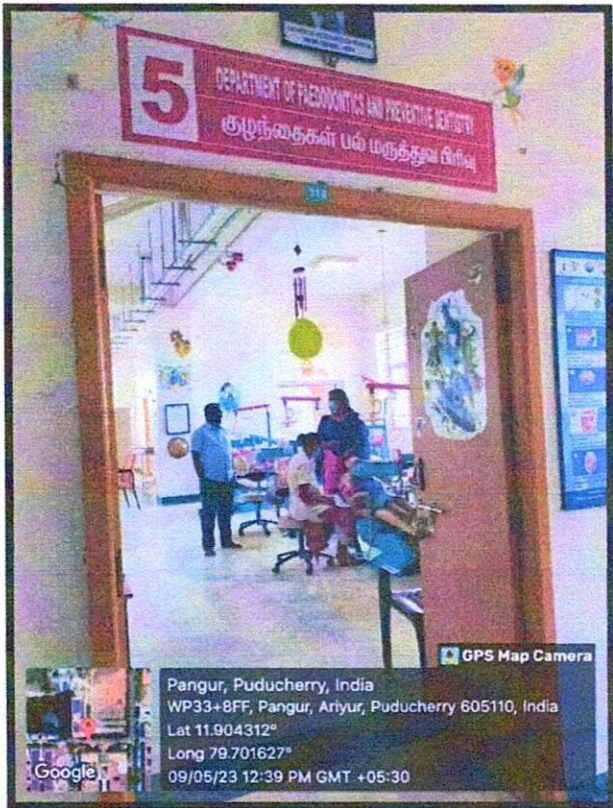

sri venkateshwaraa
Dental College

KNOWLEDGE IS POWER

Ariyur, Puducherry-605102

21001 : 2018

PEDODONTICS DEPARTMENT

PRINCIPAL
SRI VENKATESHWARAA DENTAL COLLEGE
ARIYUR, PUDUCHERRY - 605 102.