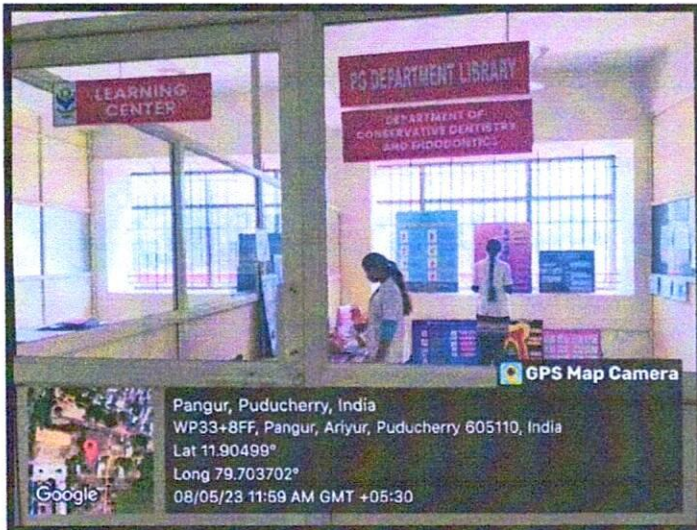

sri venkateshwararaa
Dental College

KNOWLEDGE IS POWER

Ariyur, Puducherry-605102

FIRST FLOOR-Department libray- Endo

PRINCIPAL
SRI VENKATESHWARAAA DENTAL COLLEGE
ARIYUR, PUDUCHERRY - 605 102.