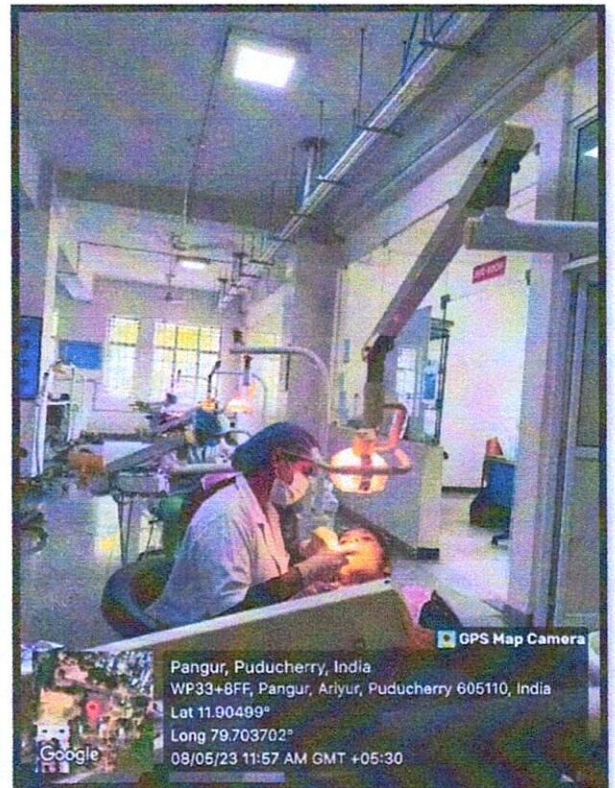

srivenkateshwarara
Dental College

KNOWLEDGE IS POWER

Ariyur, Puducherry-605102

21001 : 2018

FIRST FLOOR-Conservative dentistry and endodontics department

PRINCIPAL
SRI VENKATESHWARAA DENTAL COLLEGE
ARIYUR, PUDUCHERRY - 605 102.