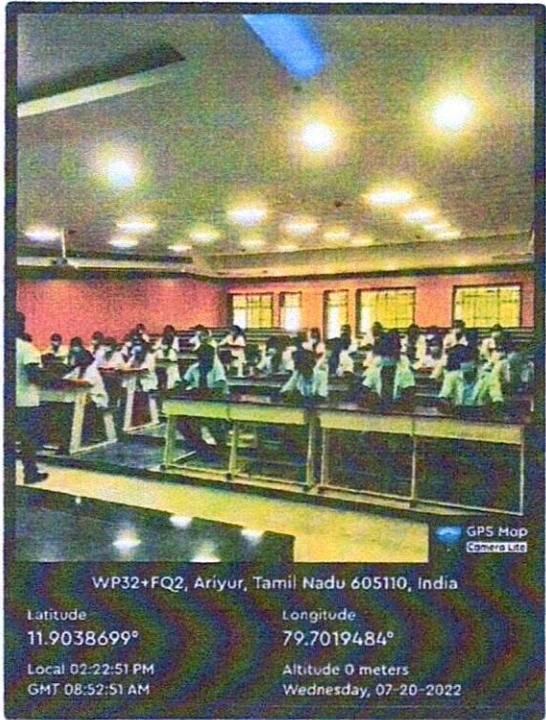

SECOND FLOOR –LECTURE HALL 2

(Handwritten Signature)
PRINCIPAL
SRI VENKATESHWARA DENTAL COLLEGE
ARIYUR, PUDUCHERRY - 605 102.