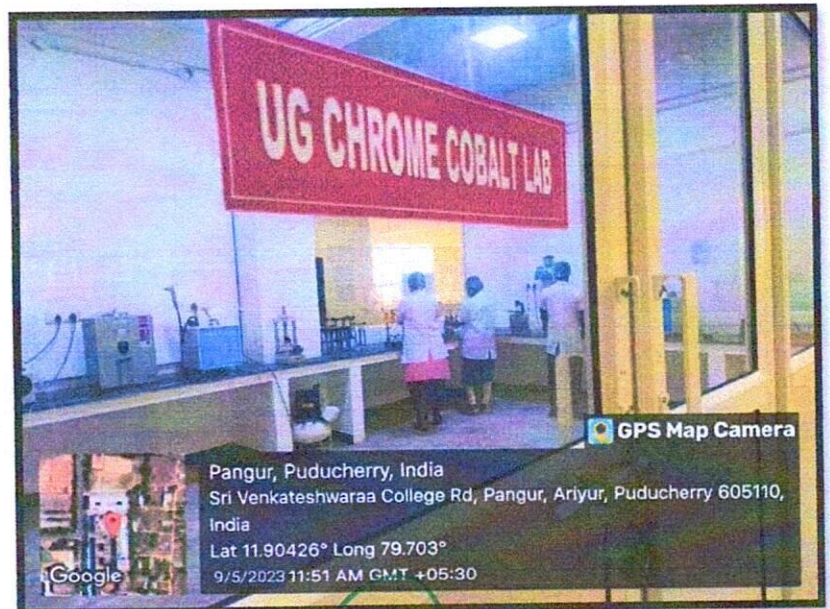

PRINCIPAL
SRI VENKATESHWARAA DENTAL COLLEGE
ARIYUR, PUDUCHERRY - 605 102.

sri venkateshwaraa
Dental College

KNOWLEDGE IS POWER

Ariyur, Puducherry-605102

PROSTHODONTICS – CROME COBALT LAB (UG-PG)

PRINCIPAL
SRI VENKATESHWARAA DENTAL COLLEGE
ARIYUR, PUDUCHERRY - 605 102.