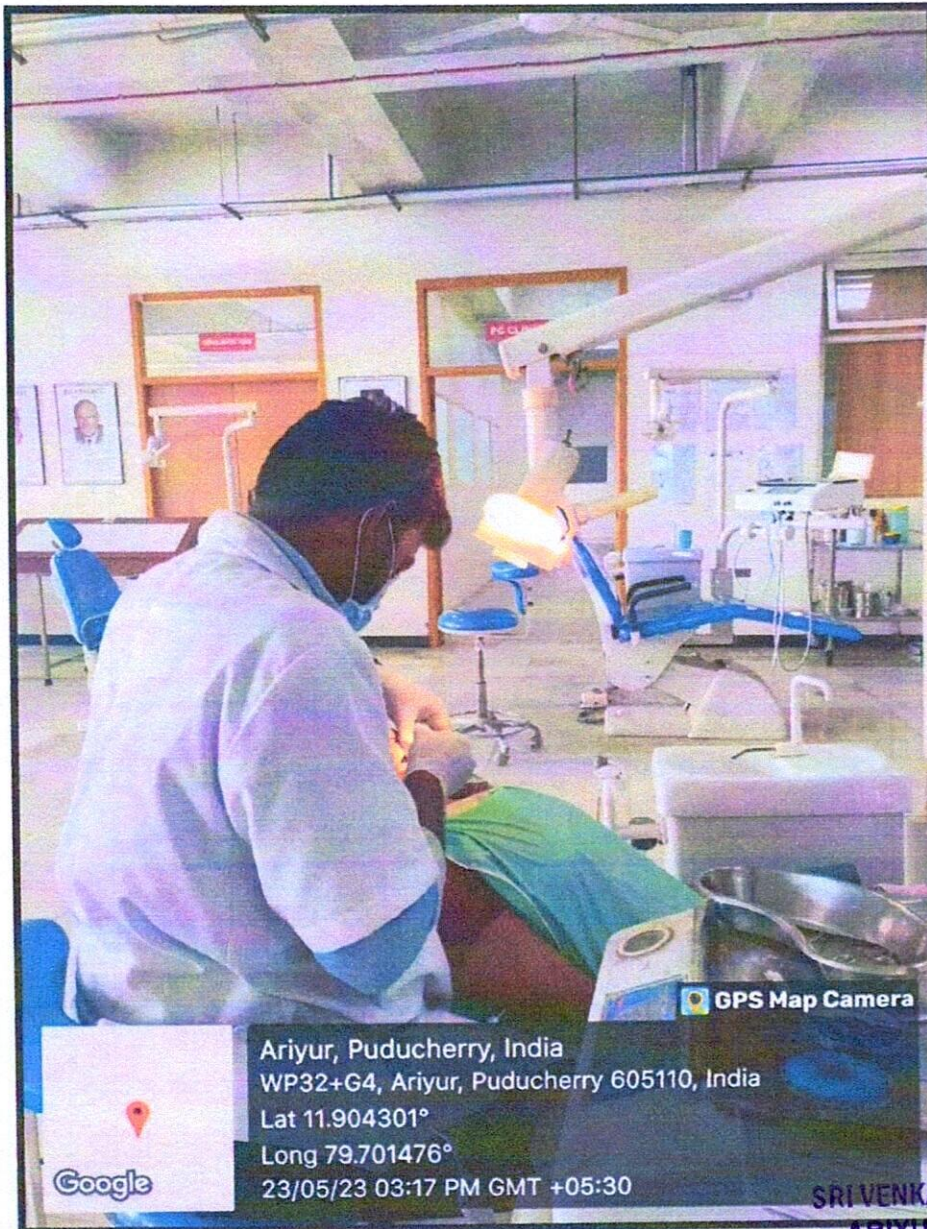

PRINCIPAL
SRI VENKATESHWARAA DENTAL COLLEGE
ARIYUR, PUDUCHERRY - 605 102.

sri venkateshwaraa
Dental College

KNOWLEDGE IS POWER

Ariyur, Puducherry-605102

ORTHO DEPARTMENT

PRINCIPAL
SRI VENKATESHWARAA DENTAL COLLEGE
ARIYUR, PUDUCHERRY - 605 102.