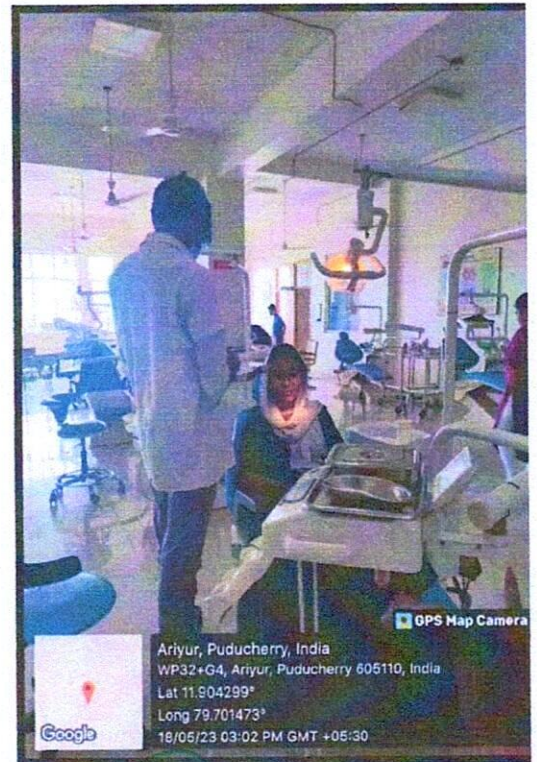

sri venkateshwararaa
Dental College

KNOWLEDGE IS POWER

Ariyur, Puducherry-605102

OROMAXILLOFACIAL SURGERY DEPARTMENT

PRINCIPAL
SRI VENKATESHWARAA DENTAL COLLEGE
ARIYUR, PUDUCHERRY - 605 102.