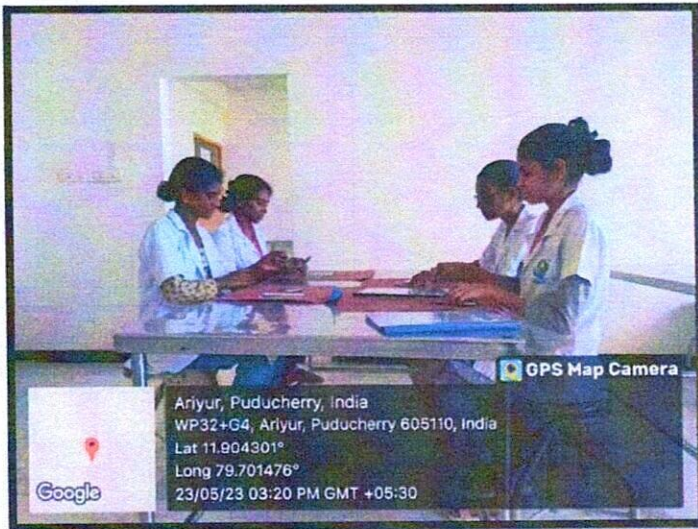

GPS Map Camera

PRINCIPAL
SRI VENKATESHWARAAA DENTAL COLLEGE
ARIYUR, PUDUCHERRY - 605 102.

sri venkateshwararaa Dental College

KNOWLEDGE IS POWER

Ariyur, Puducherry-605102

ORTHO PRE-CLINICAL LAB (PG & UG)

PRINCIPAL
SRI VENKATESHWARAAA DENTAL COLLEGE
ARIYUR, PUDUCHERRY - 605 102.