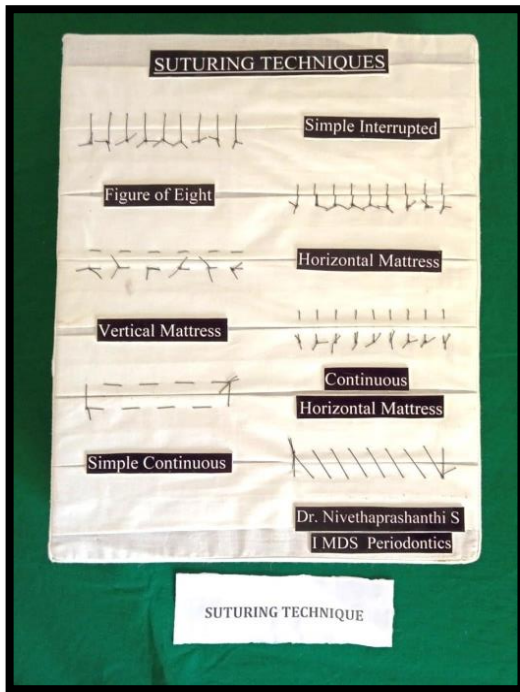

INNOVATIVE TEACHING METHODS