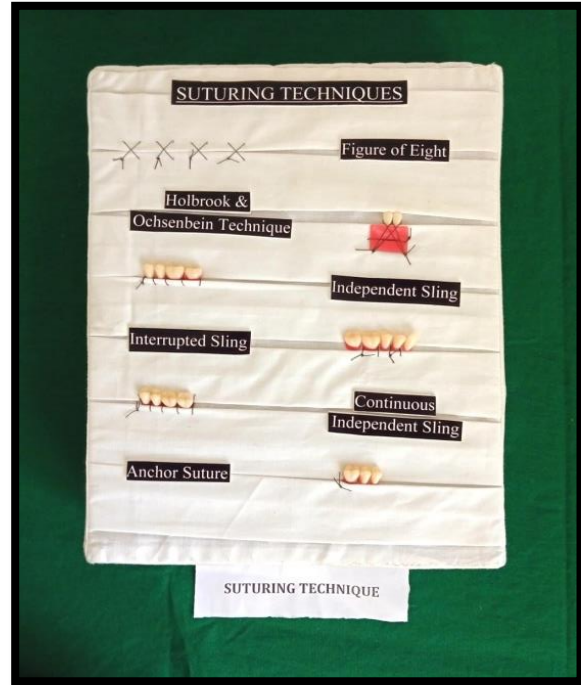

INNOVATIVE TEACHING METHODS